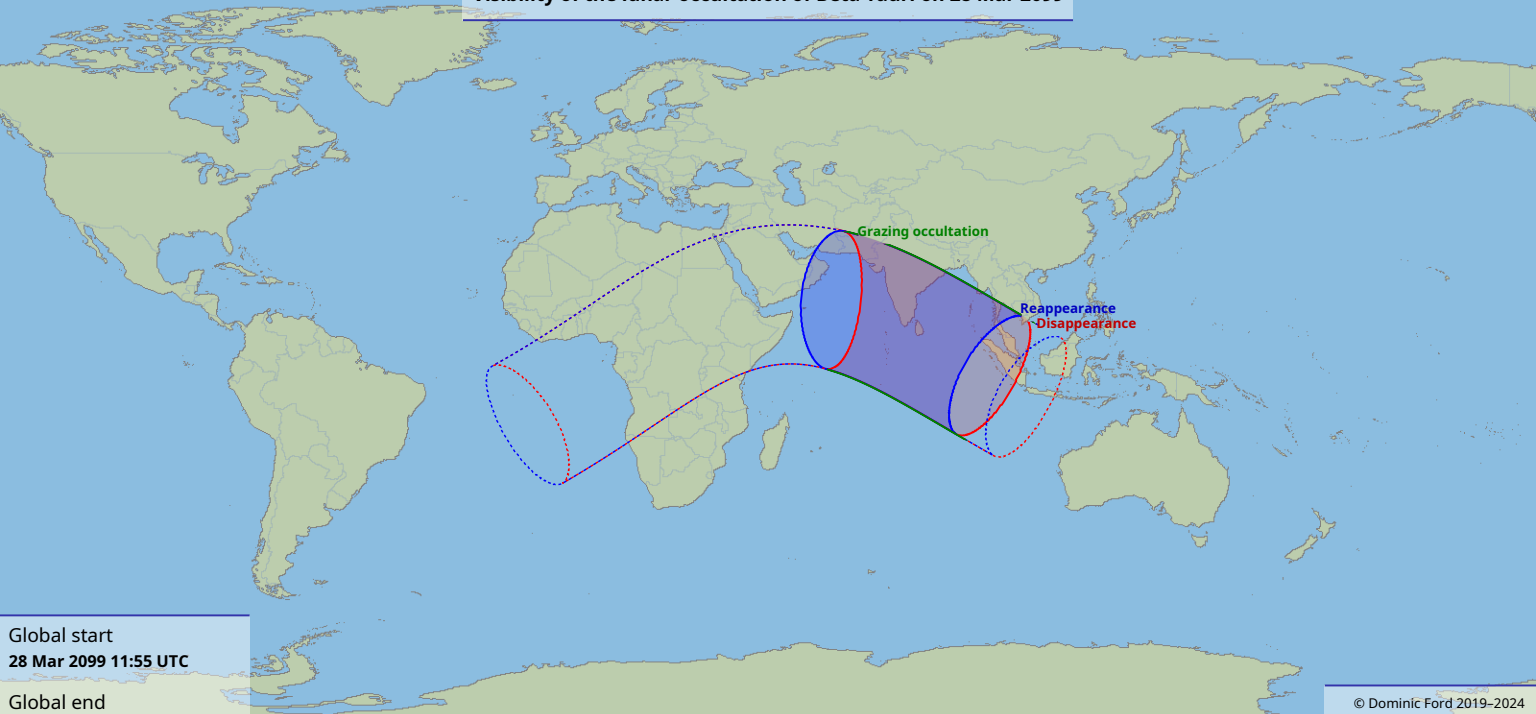

Visibility of the lunar occultation of Beta Tauri on 28 Mar 2009

Global start
28 Mar 2009 11:55 UTC

Global end
28 Mar 2009 16:15 UTC