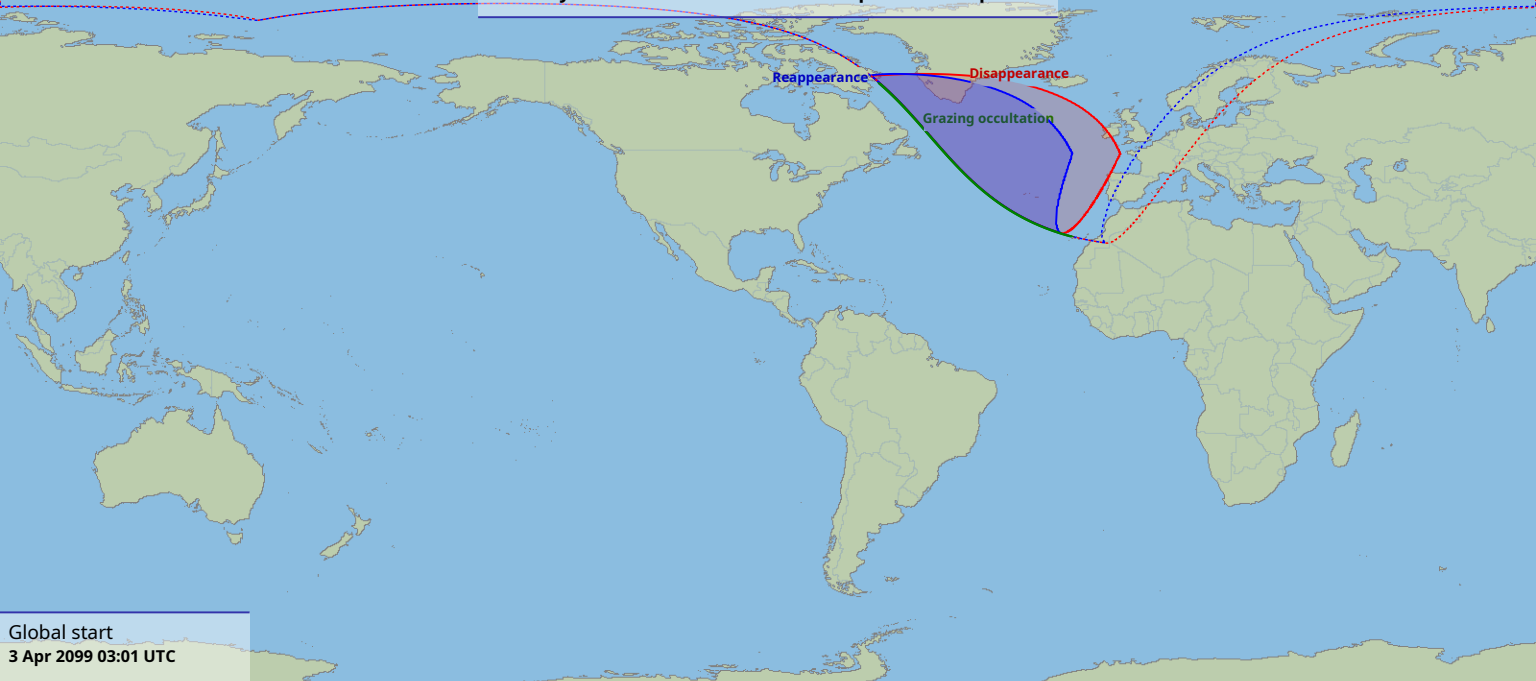

Visibility of the lunar occultation of Neptune on 3 Apr 2099

Global start
3 Apr 2099 03:01 UTC

Global end
3 Apr 2099 05:09 UTC