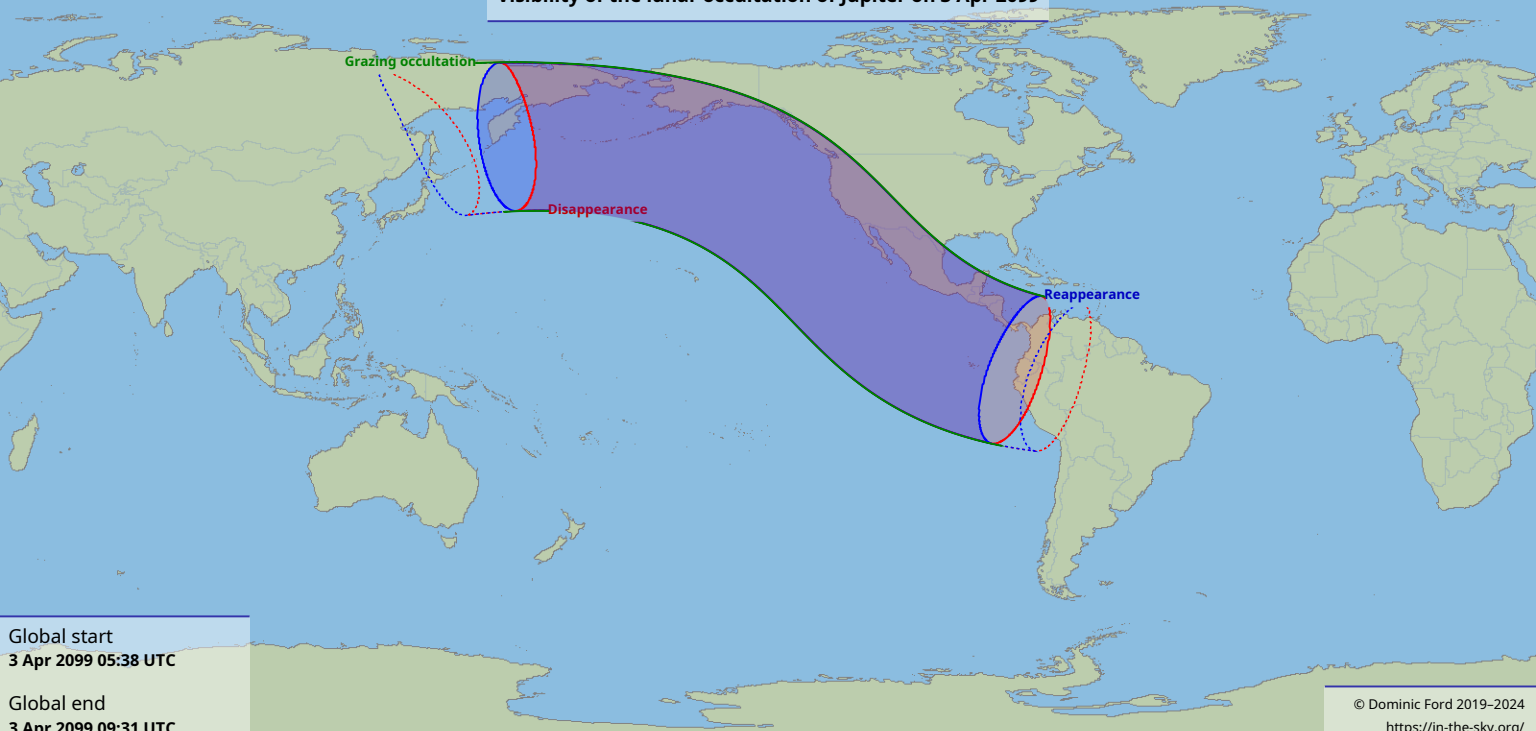

# Visibility of the lunar occultation of Jupiter on 3 Apr 2009

Global start  
3 Apr 2009 05:38 UTC

Global end  
3 Apr 2009 09:31 UTC