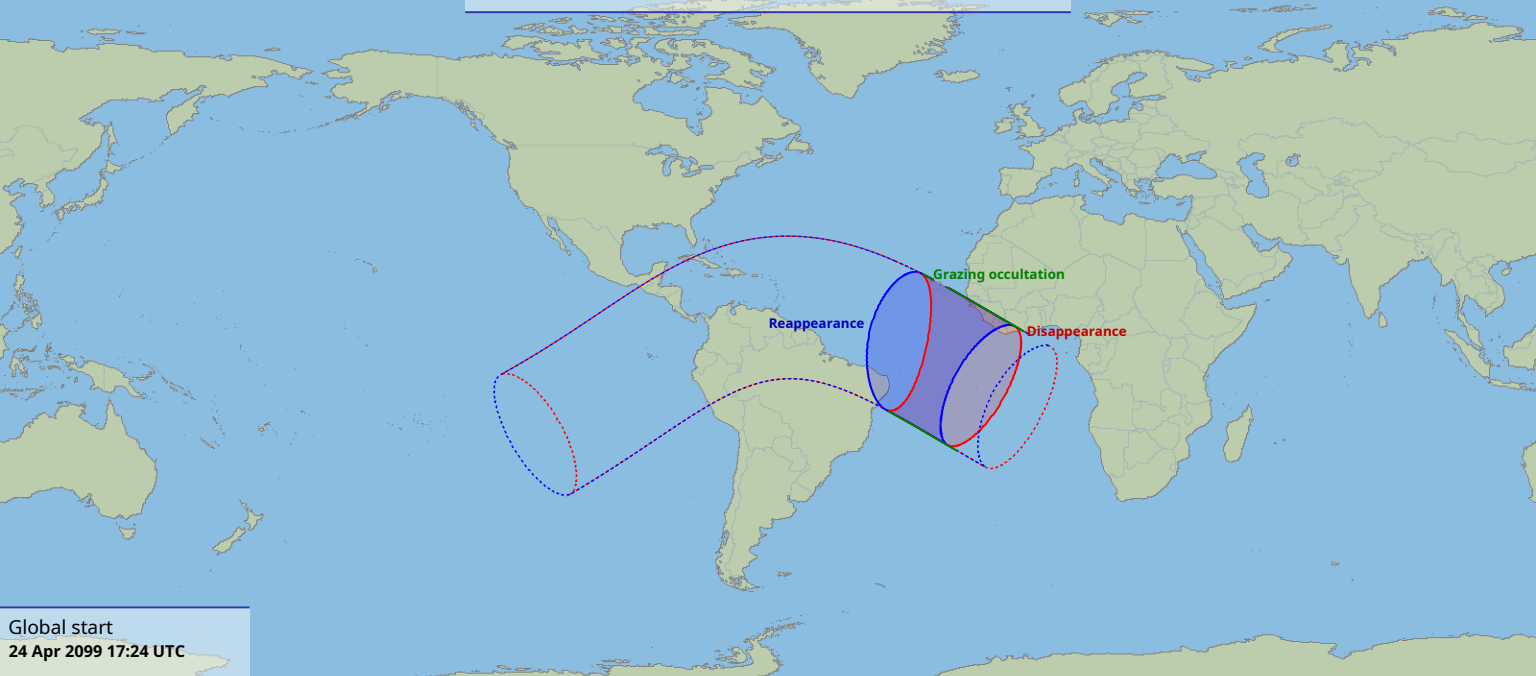

Visibility of the lunar occultation of Beta Tauri on 24 Apr 2099

Global start
24 Apr 2099 17:24 UTC

Global end
24 Apr 2099 21:41 UTC