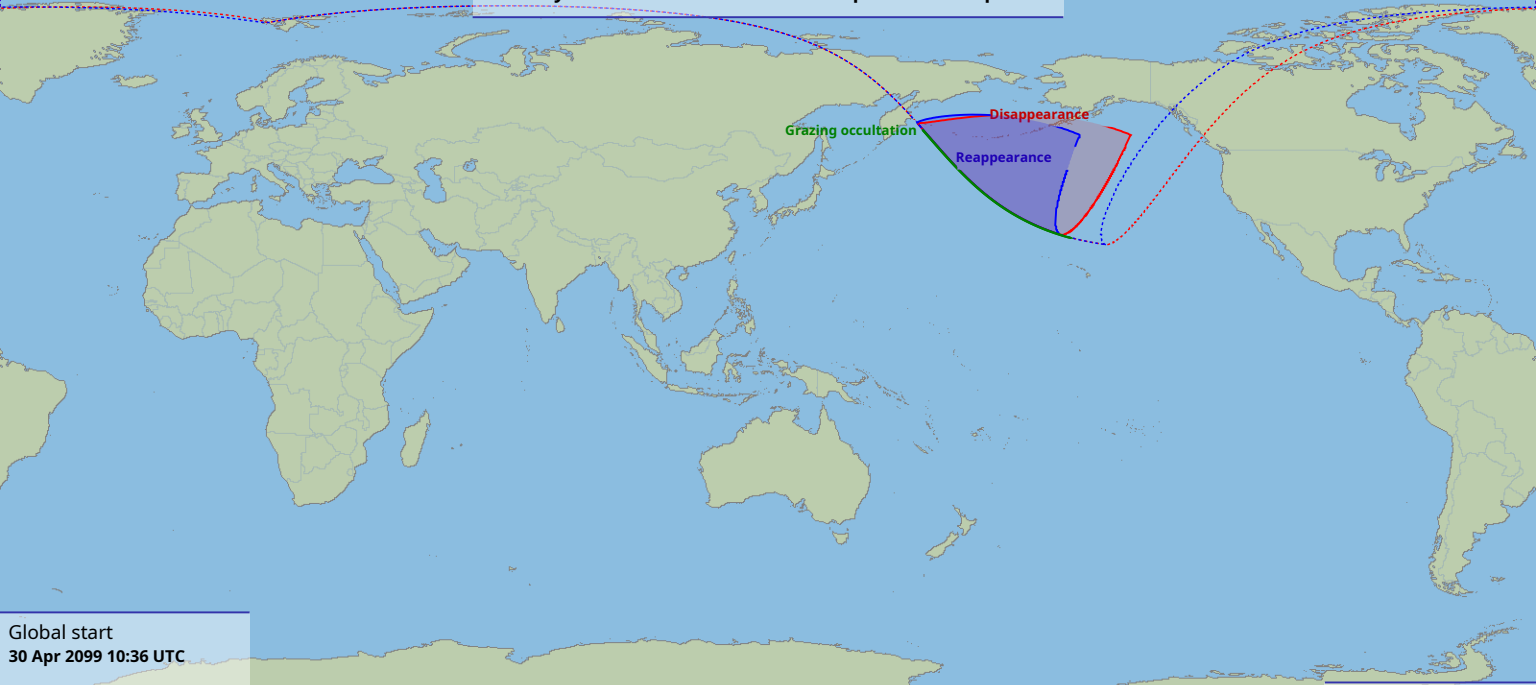

Visibility of the lunar occultation of Neptune on 30 Apr 2009

Global start
30 Apr 2009 10:36 UTC

Global end
30 Apr 2009 12:48 UTC