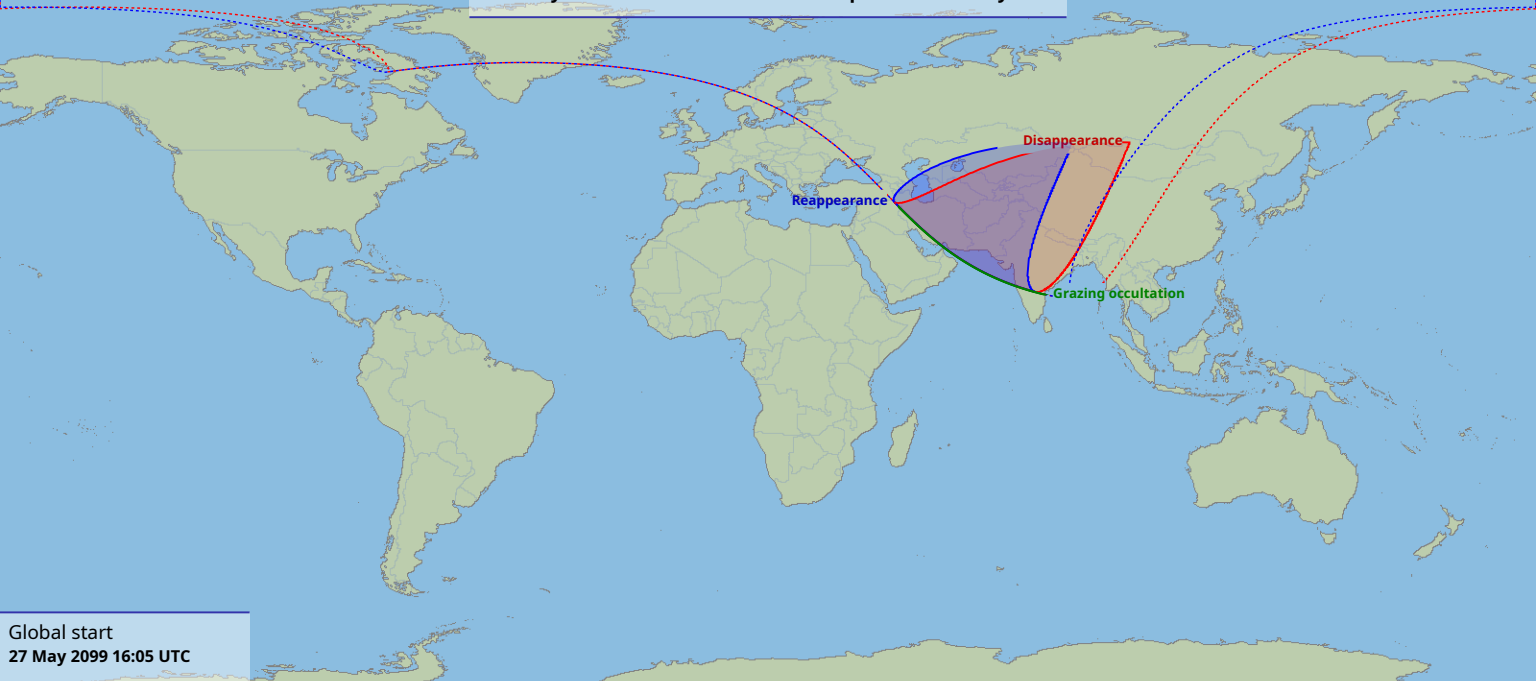

Visibility of the lunar occultation of Neptune on 27 May 2009

Global start
27 May 2009 16:05 UTC

Global end
27 May 2009 18:59 UTC