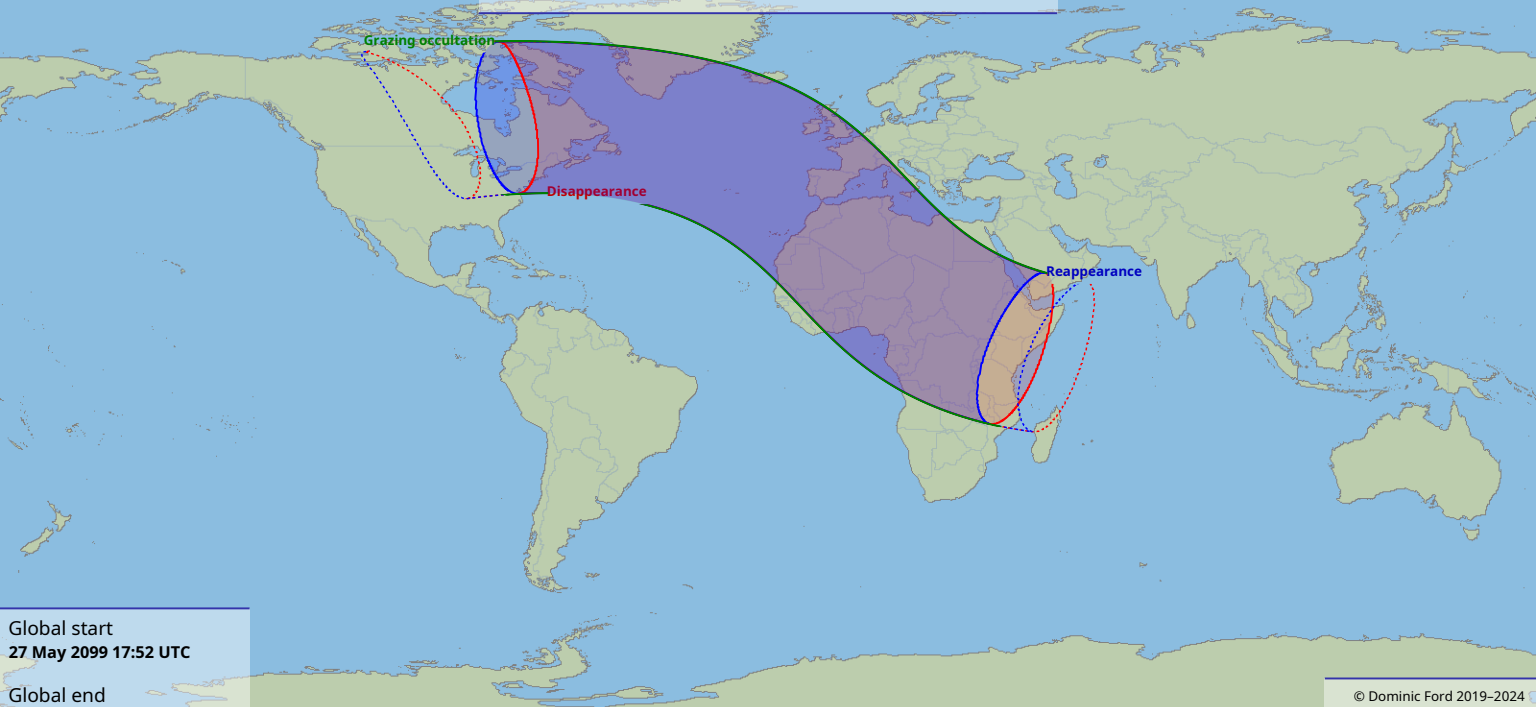

# Visibility of the lunar occultation of Jupiter on 27 May 2099

Global start  
27 May 2099 17:52 UTC

Global end  
27 May 2099 21:52 UTC