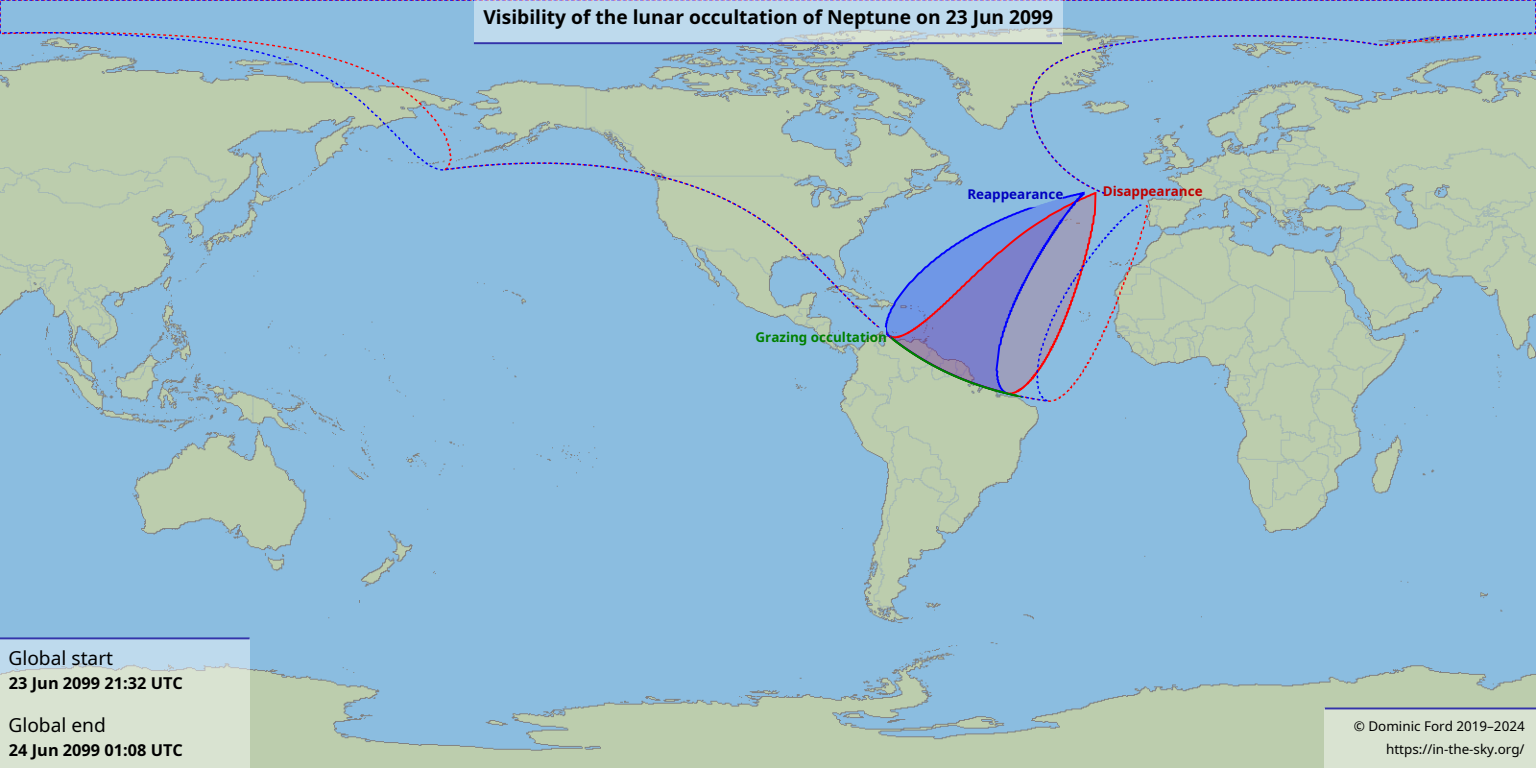

Visibility of the lunar occultation of Neptune on 23 Jun 2099

Global start
23 Jun 2099 21:32 UTC

Global end
24 Jun 2099 01:08 UTC