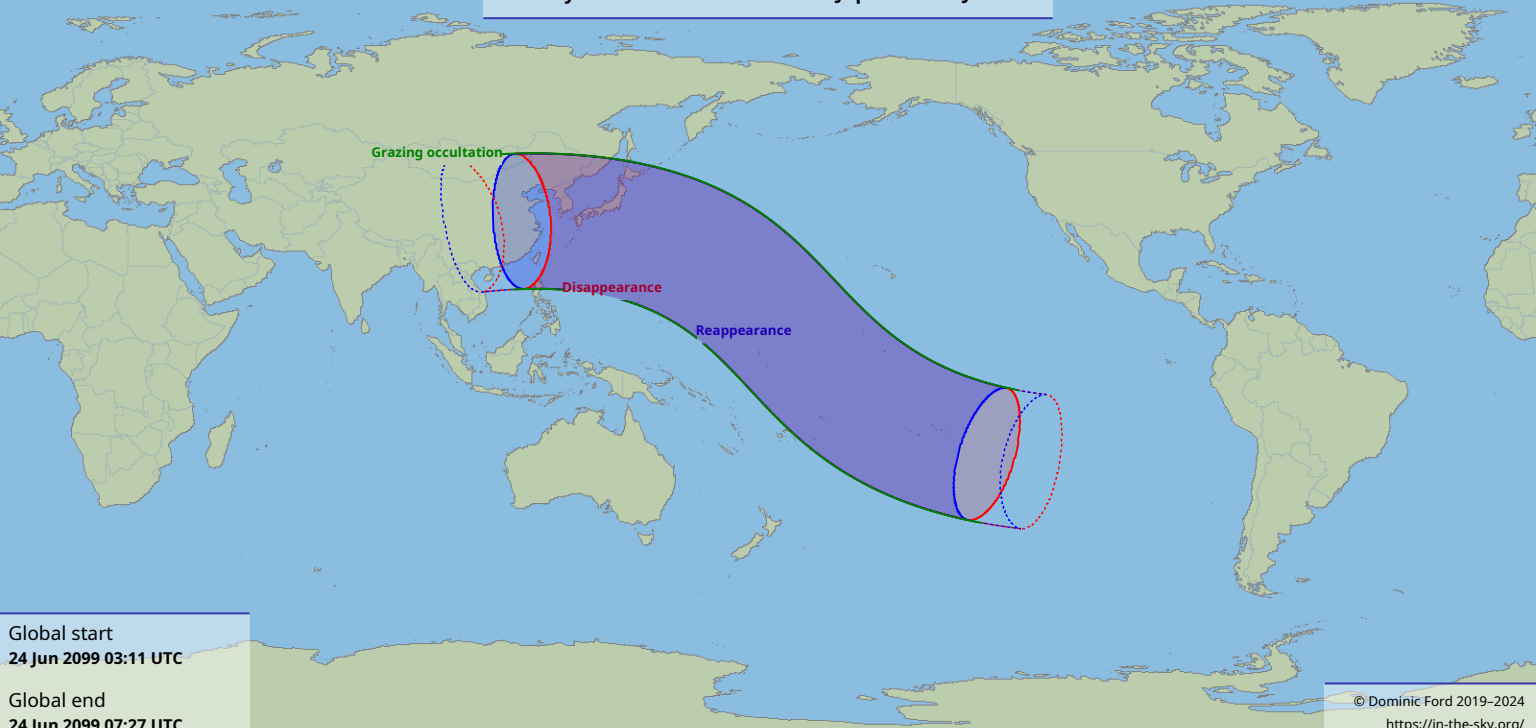

Visibility of the lunar occultation of Jupiter on 24 Jun 2009

Global start
24 Jun 2009 03:11 UTC

Global end
24 Jun 2009 07:27 UTC