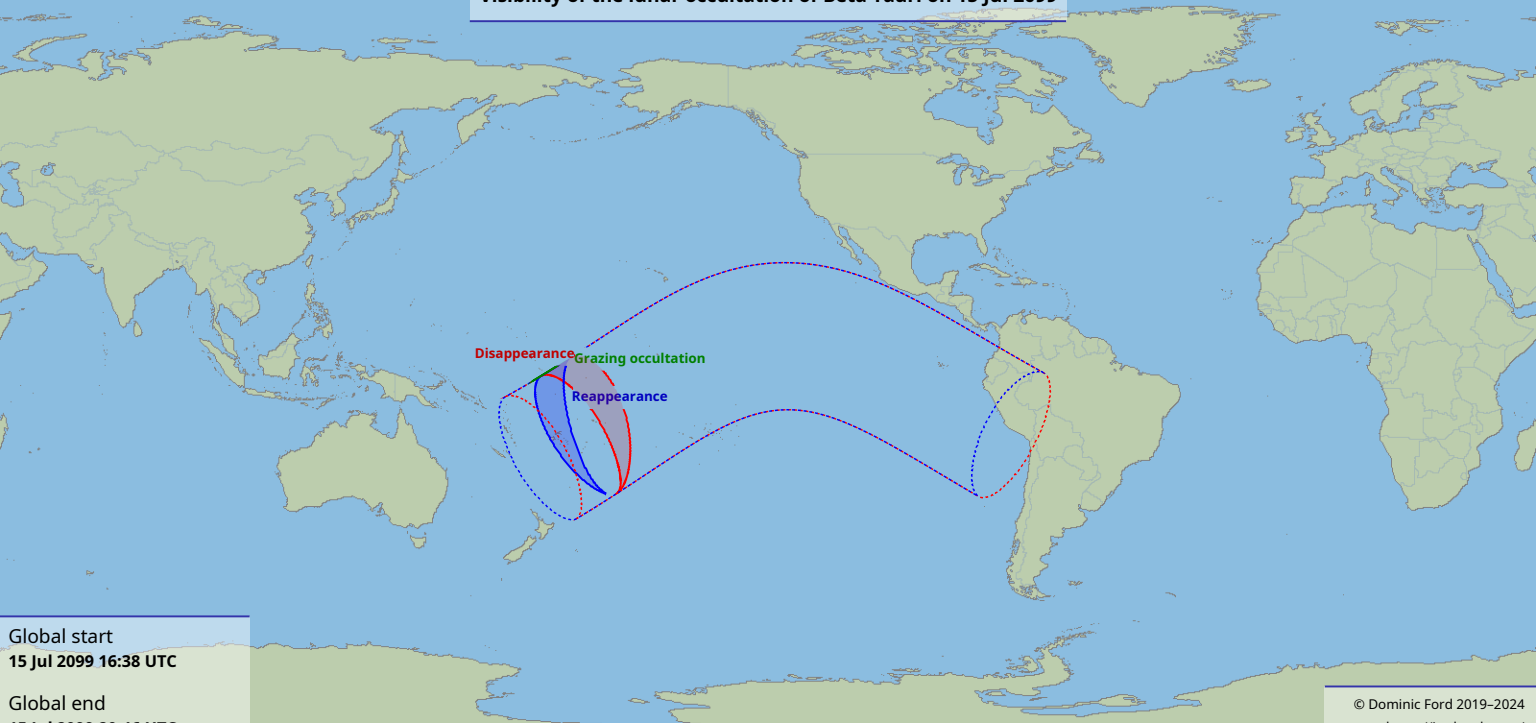

Visibility of the lunar occultation of Beta Tauri on 15 Jul 2009

Global start
15 Jul 2009 16:38 UTC

Global end
15 Jul 2009 20:46 UTC