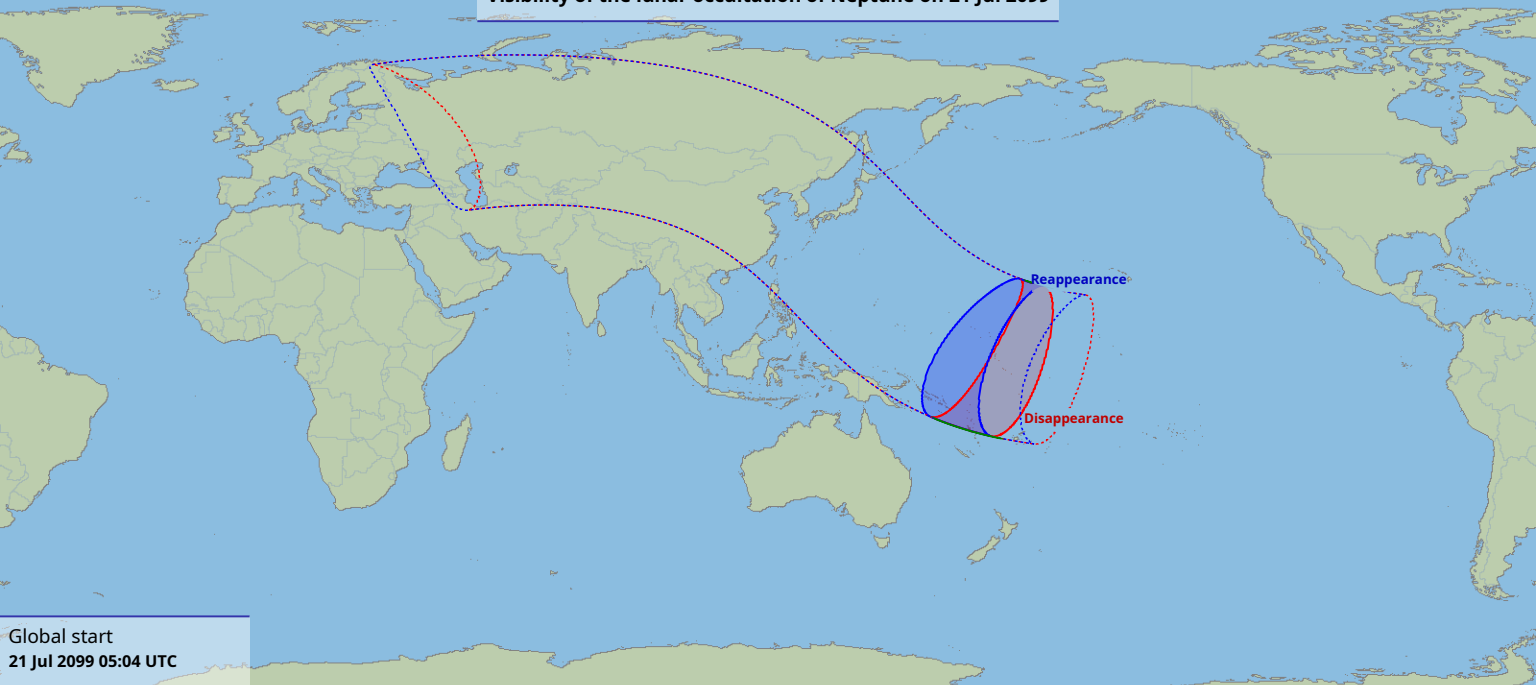

Visibility of the lunar occultation of Neptune on 21 Jul 2009

Global start
21 Jul 2009 05:04 UTC

Global end
21 Jul 2009 09:01 UTC