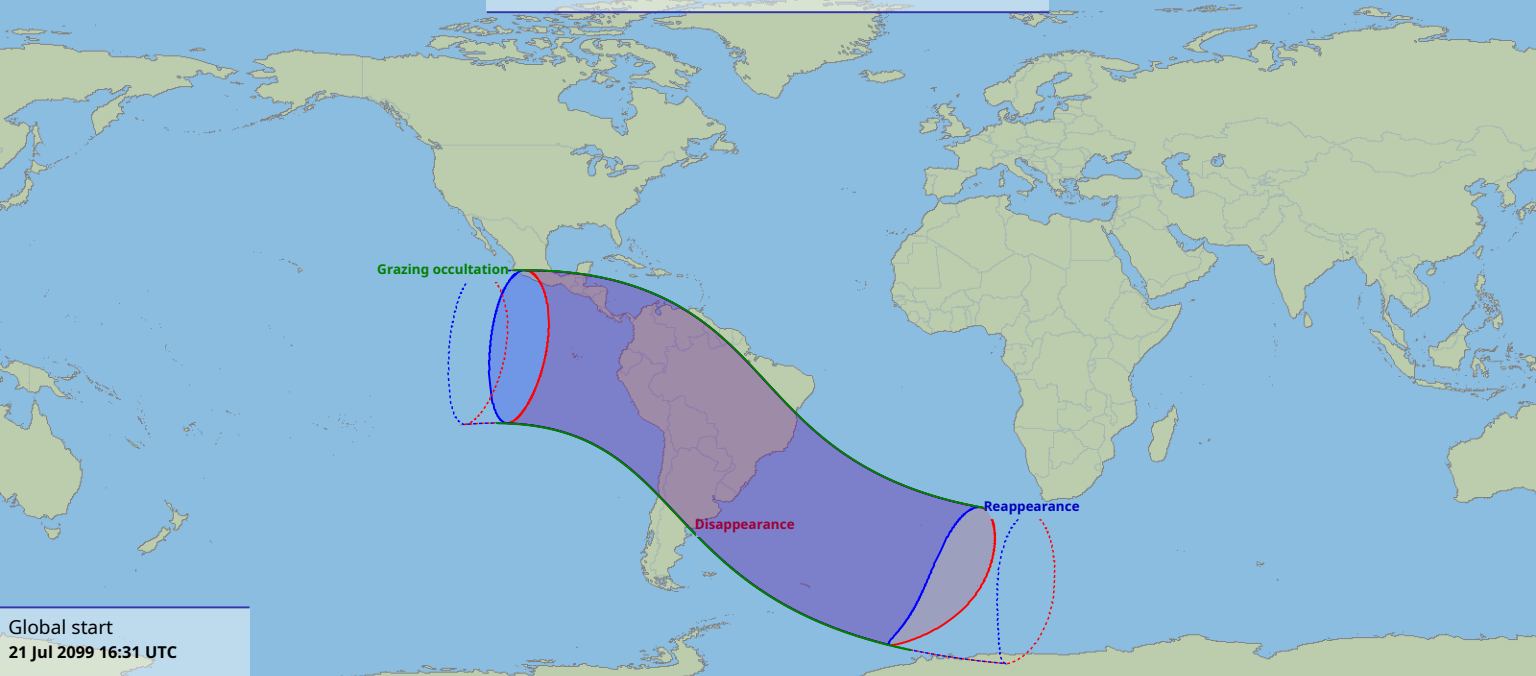

Visibility of the lunar occultation of Jupiter on 21 Jul 2009

Global start
21 Jul 2009 16:31 UTC

Global end
21 Jul 2009 20:29 UTC