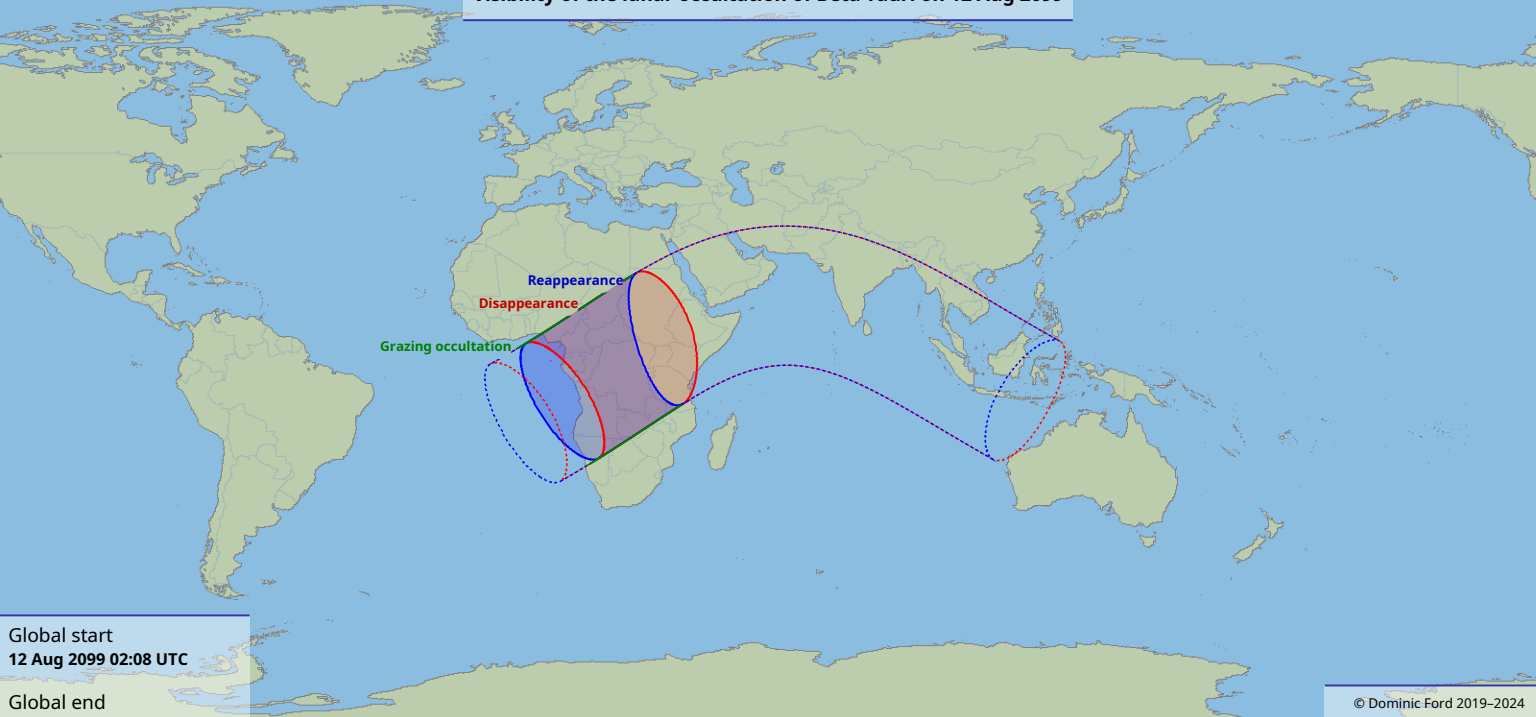

Visibility of the lunar occultation of Beta Tauri on 12 Aug 2099

Global start
12 Aug 2099 02:08 UTC

Global end
12 Aug 2099 06:26 UTC