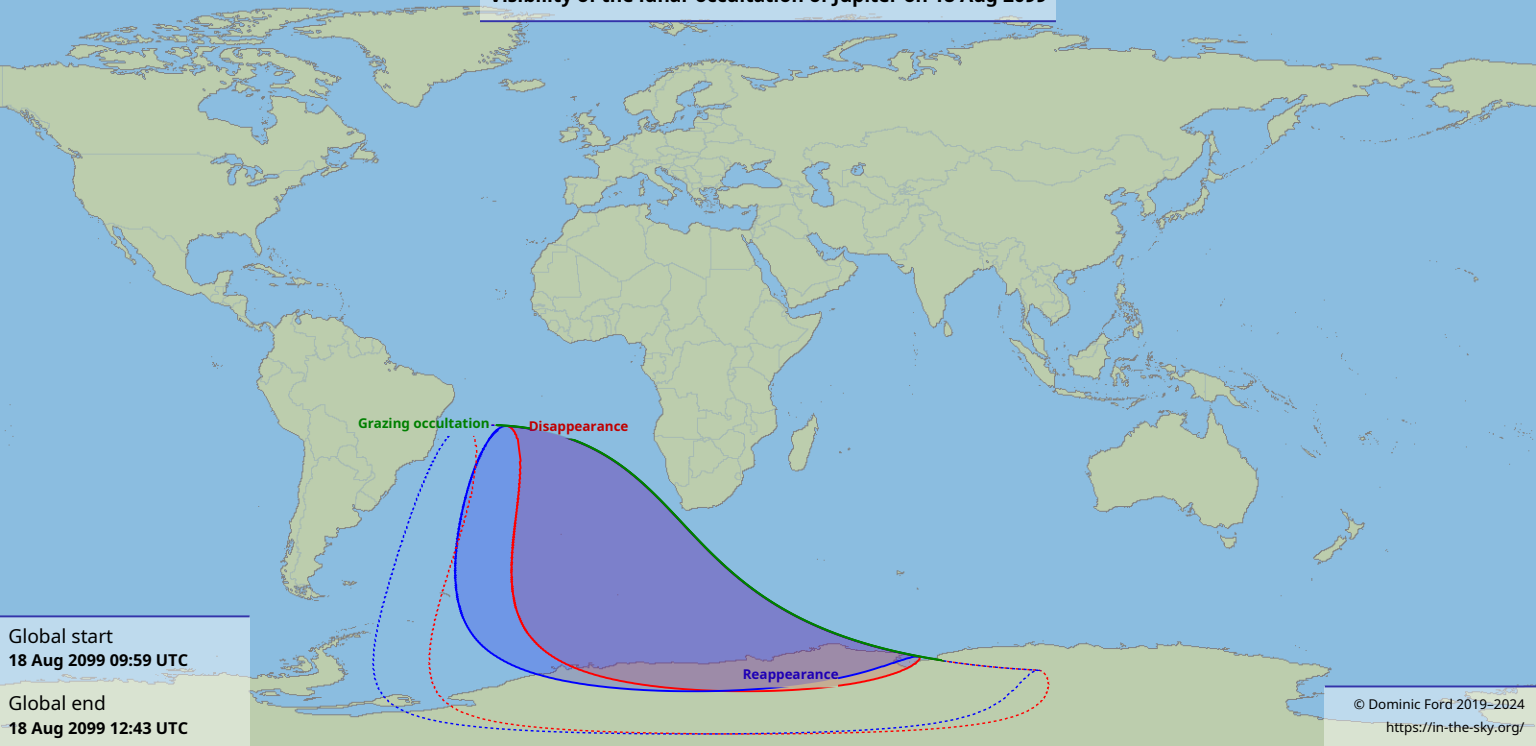

# Visibility of the lunar occultation of Jupiter on 18 Aug 2009

Global start  
18 Aug 2009 09:59 UTC

Global end  
18 Aug 2009 12:43 UTC