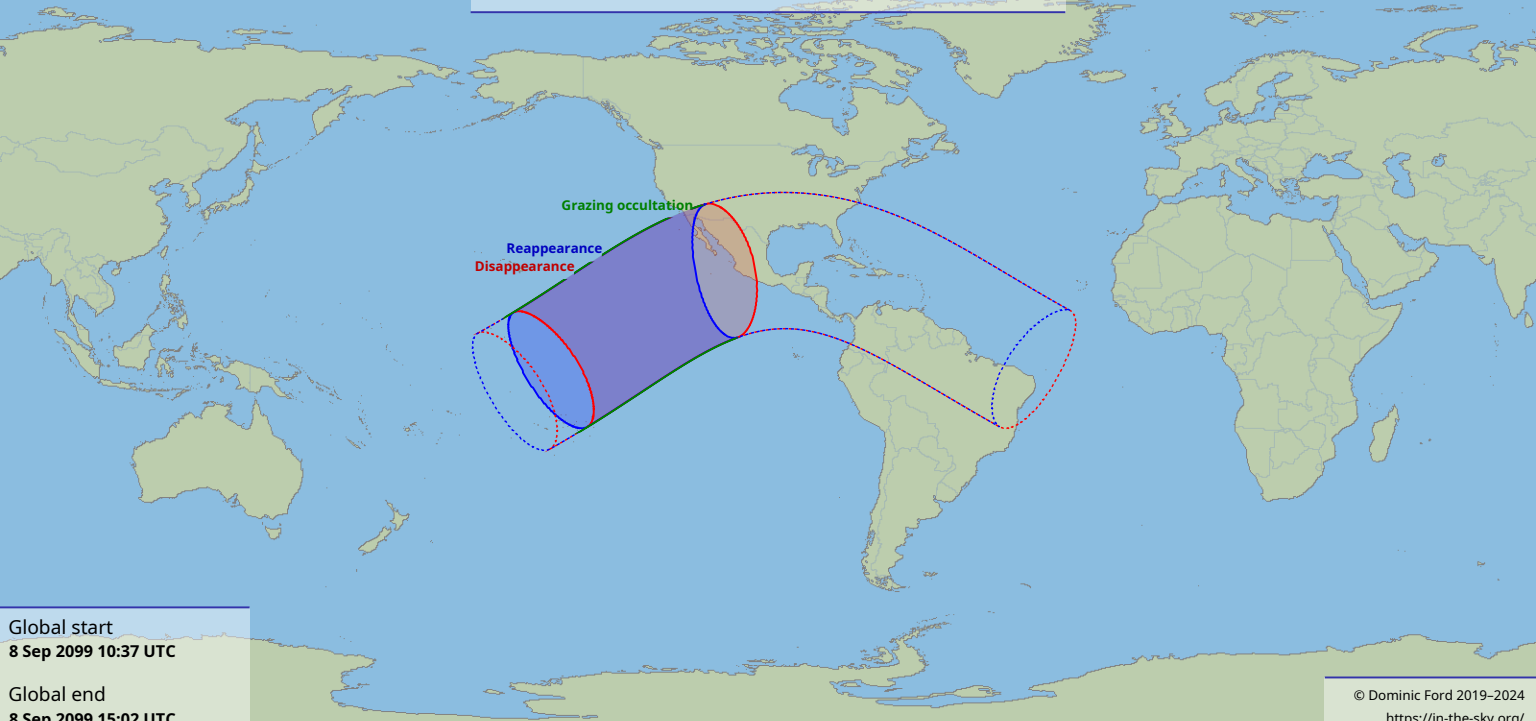

# Visibility of the lunar occultation of Beta Tauri on 8 Sep 2009

Global start  
8 Sep 2009 10:37 UTC

Global end  
8 Sep 2009 15:02 UTC