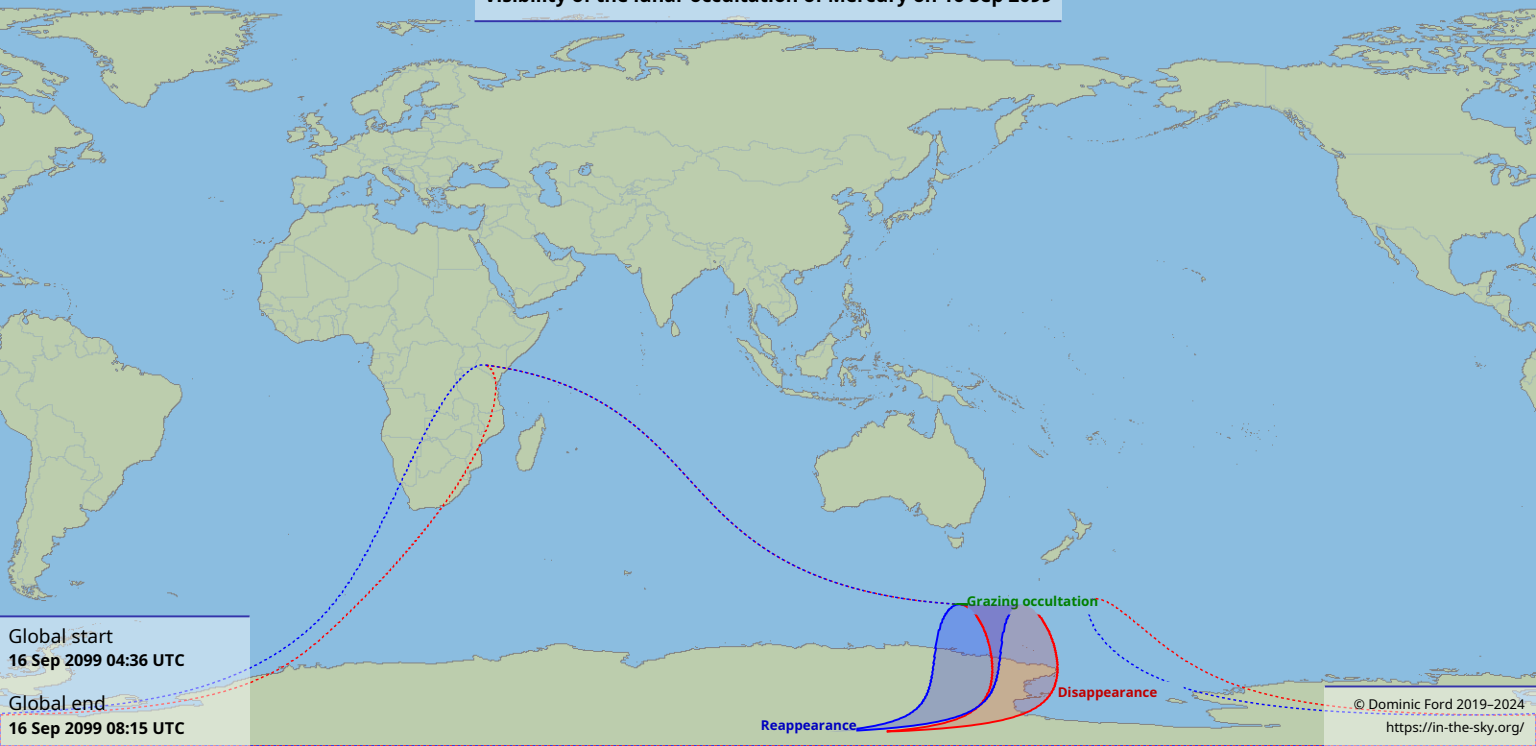

Visibility of the lunar occultation of Mercury on 16 Sep 2009

Global start
16 Sep 2009 04:36 UTC

Global end
16 Sep 2009 08:15 UTC

Reappearance

Grazing occultation

Disappearance