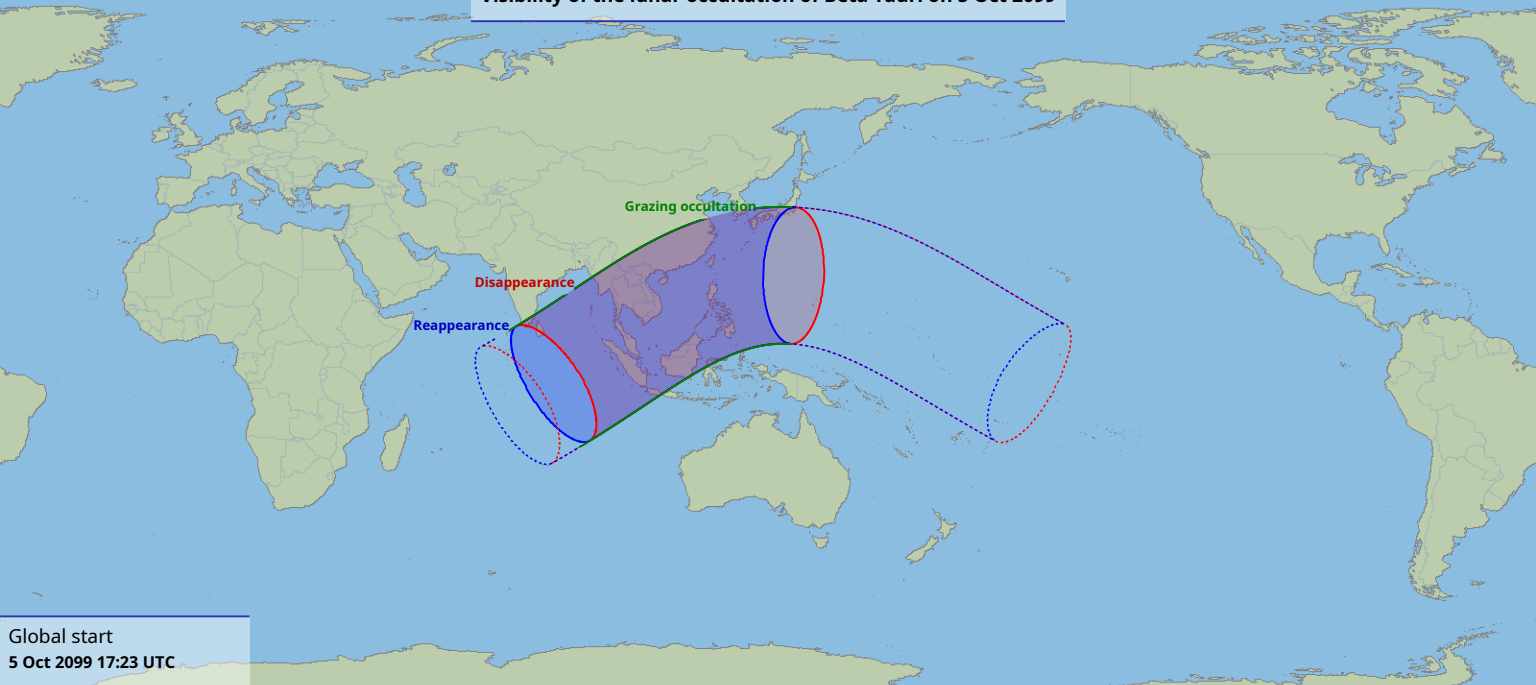

Visibility of the lunar occultation of Beta Tauri on 5 Oct 2009

Global start
5 Oct 2009 17:23 UTC

Global end
5 Oct 2009 21:50 UTC