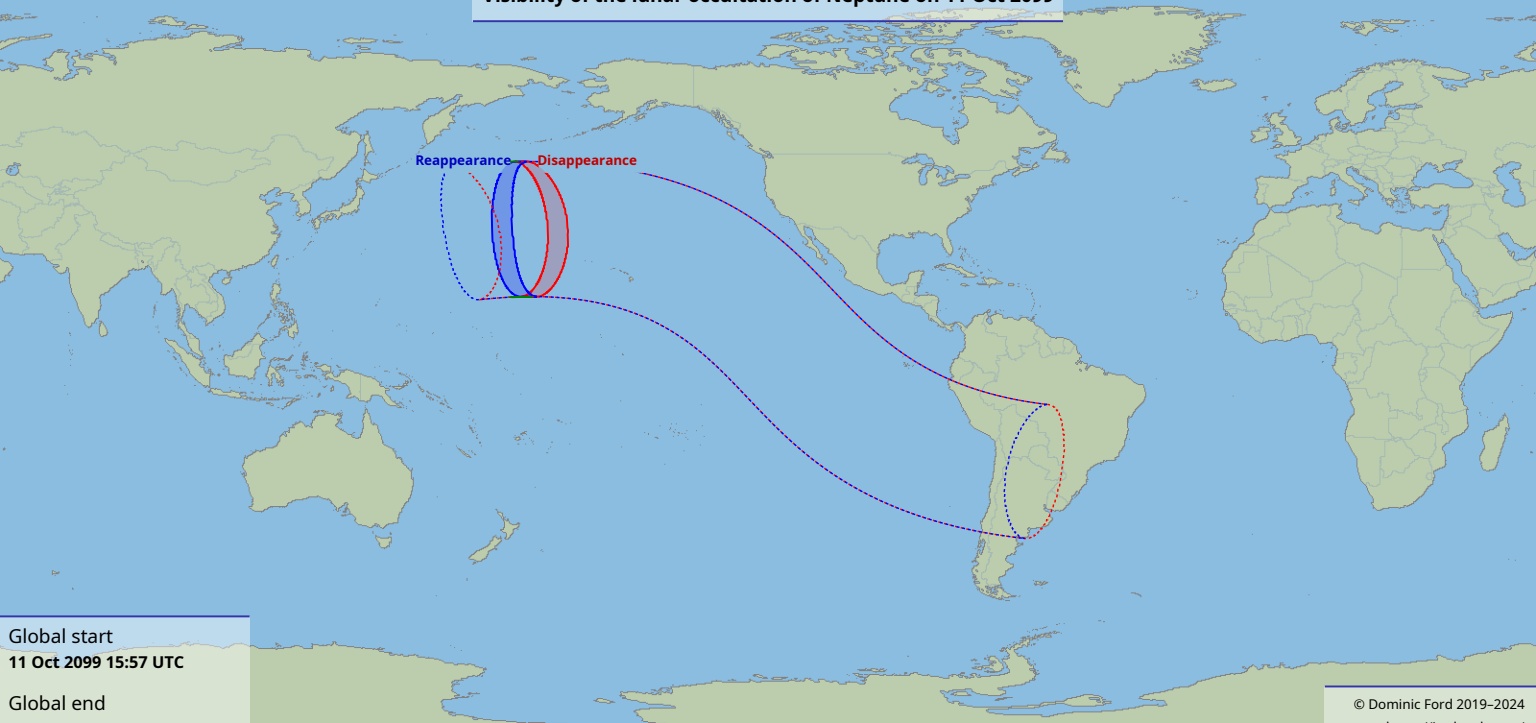

Visibility of the lunar occultation of Neptune on 11 Oct 2009

Global start
11 Oct 2009 15:57 UTC

Global end
11 Oct 2009 20:05 UTC