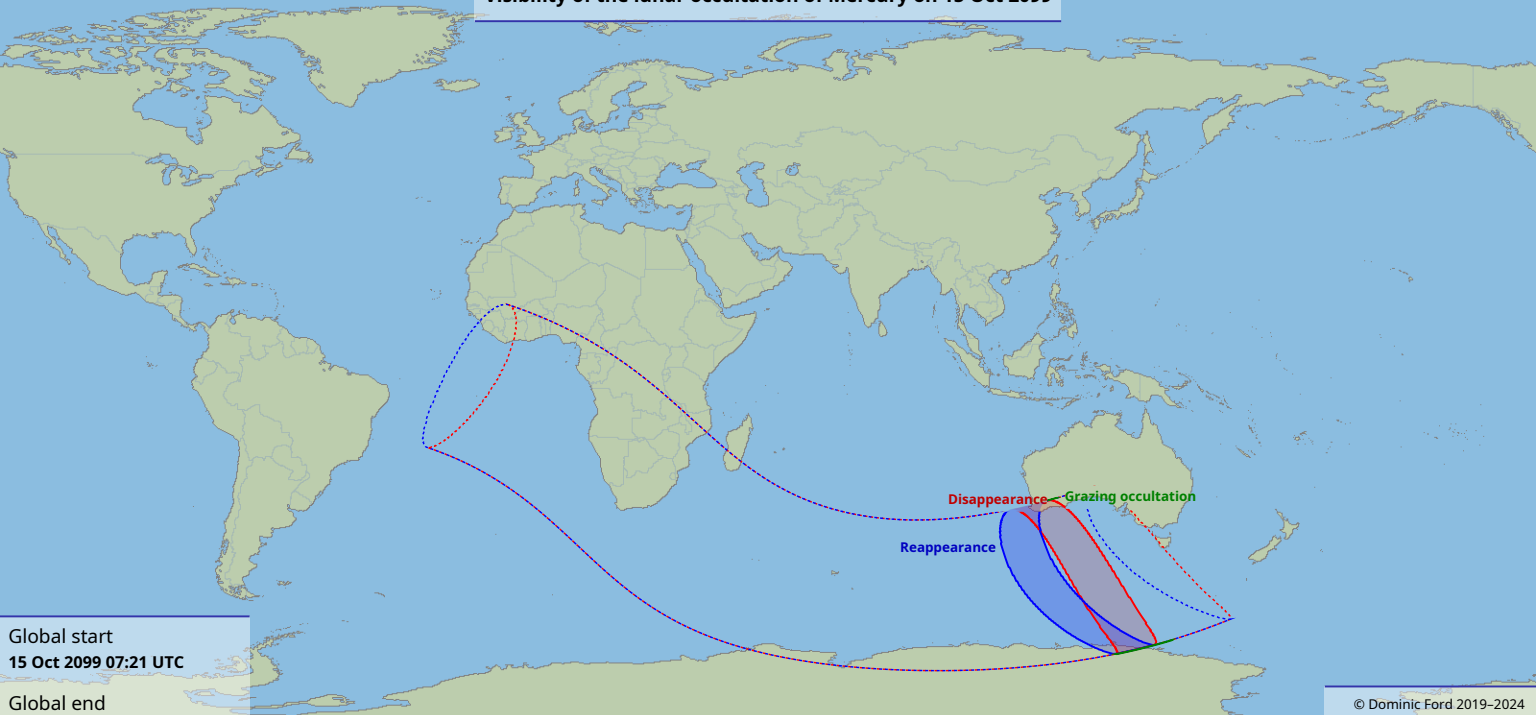

Visibility of the lunar occultation of Mercury on 15 Oct 2009

Global start
15 Oct 2009 07:21 UTC

Global end
15 Oct 2009 11:11 UTC