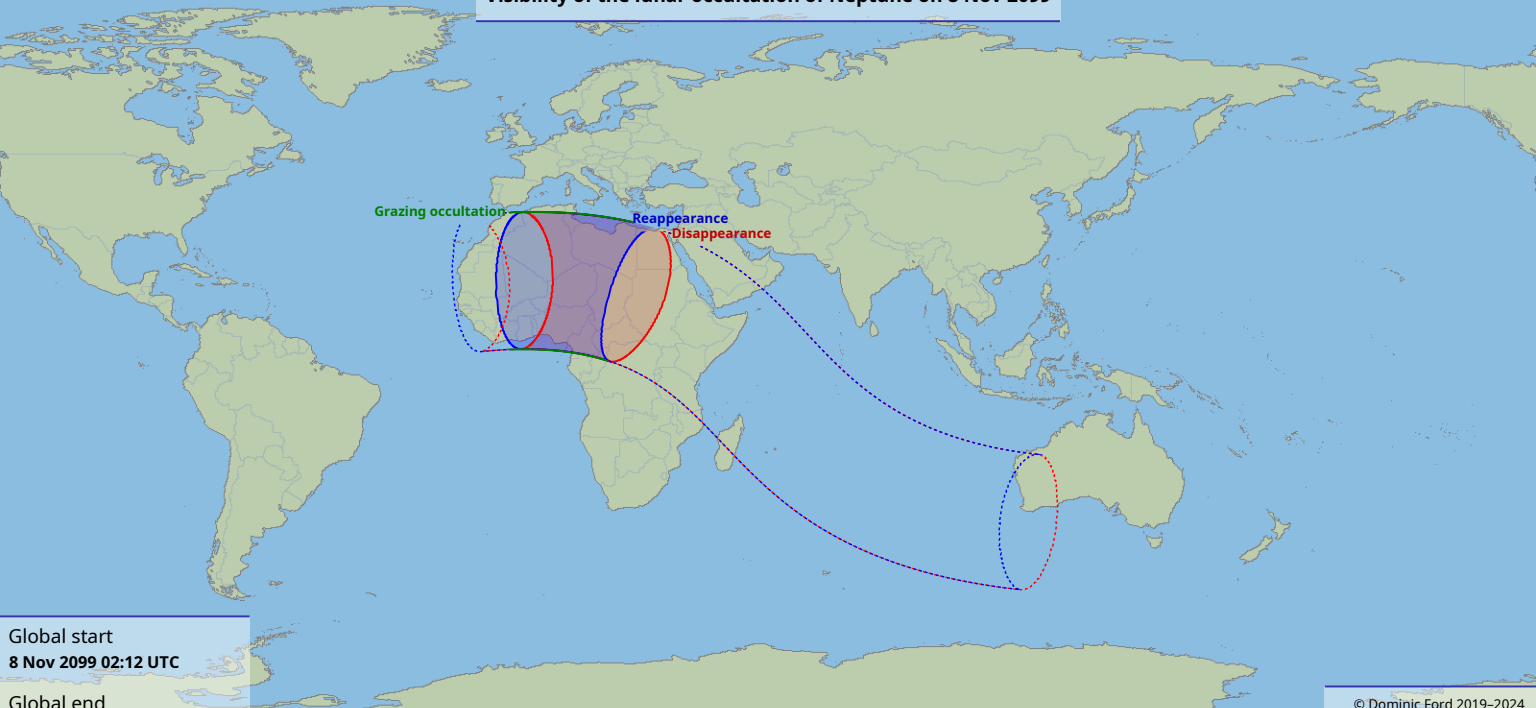

Visibility of the lunar occultation of Neptune on 8 Nov 2099

Grazing occultation

Reappearance

Disappearance

Global start
8 Nov 2099 02:12 UTC

Global end
8 Nov 2099 06:22 UTC

© Dominic Ford 2019–2024
<https://in-the-sky.org/>