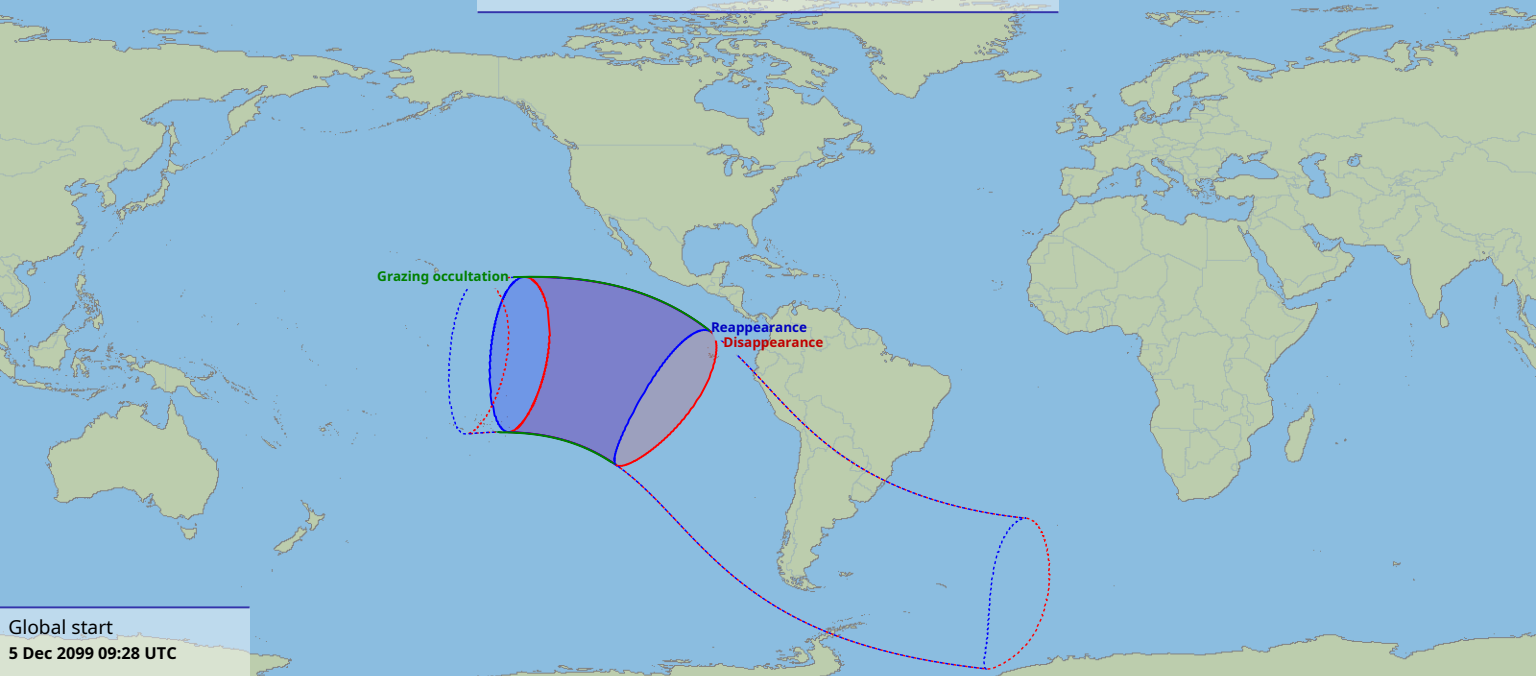

Visibility of the lunar occultation of Neptune on 5 Dec 2099

Grazing occultation

Reappearance
Disappearance

Global start
5 Dec 2099 09:28 UTC

Global end
5 Dec 2099 13:26 UTC