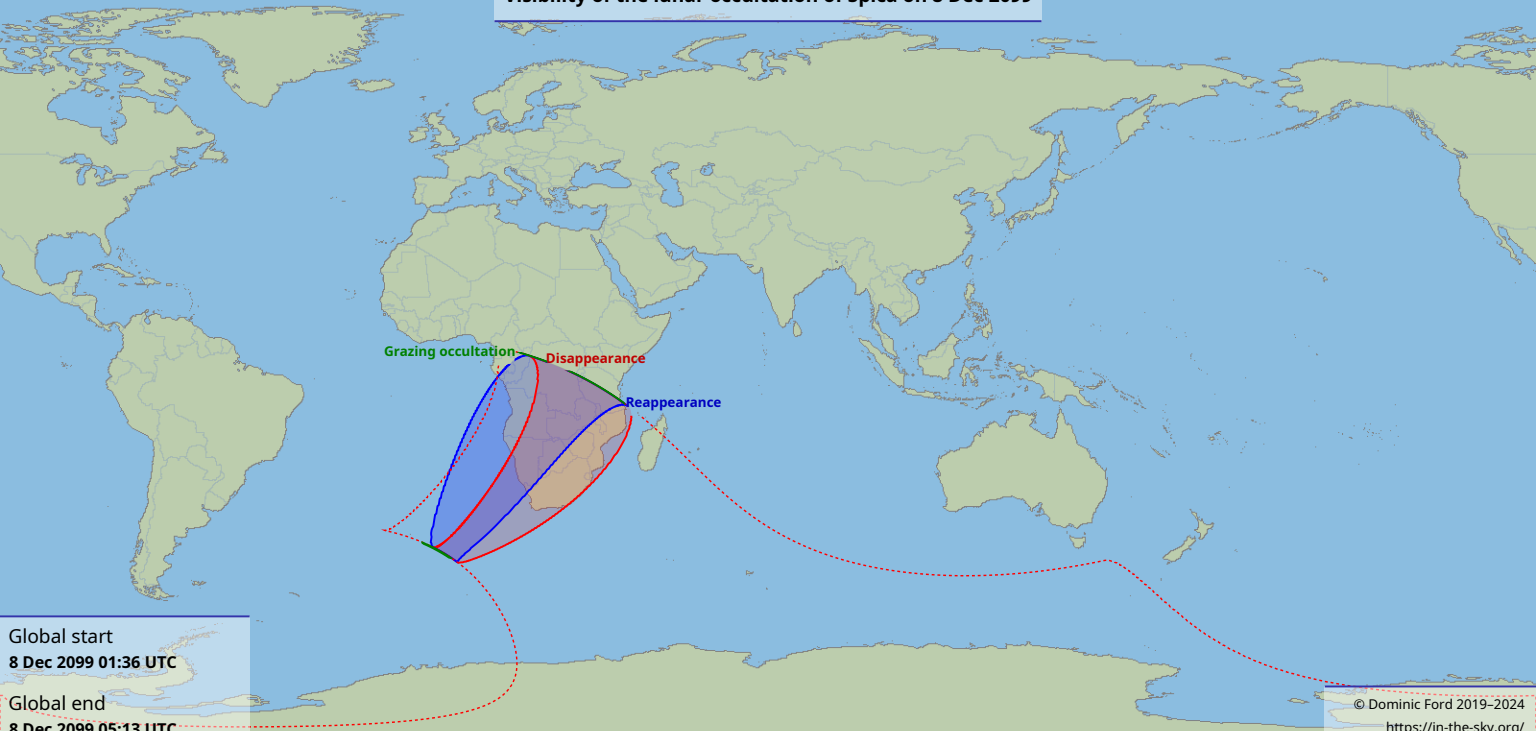

# Visibility of the lunar occultation of Spica on 8 Dec 2099

Grazing occultation  
Disappearance  
Reappearance

Global start  
8 Dec 2099 01:36 UTC  
Global end  
8 Dec 2099 05:13 UTC