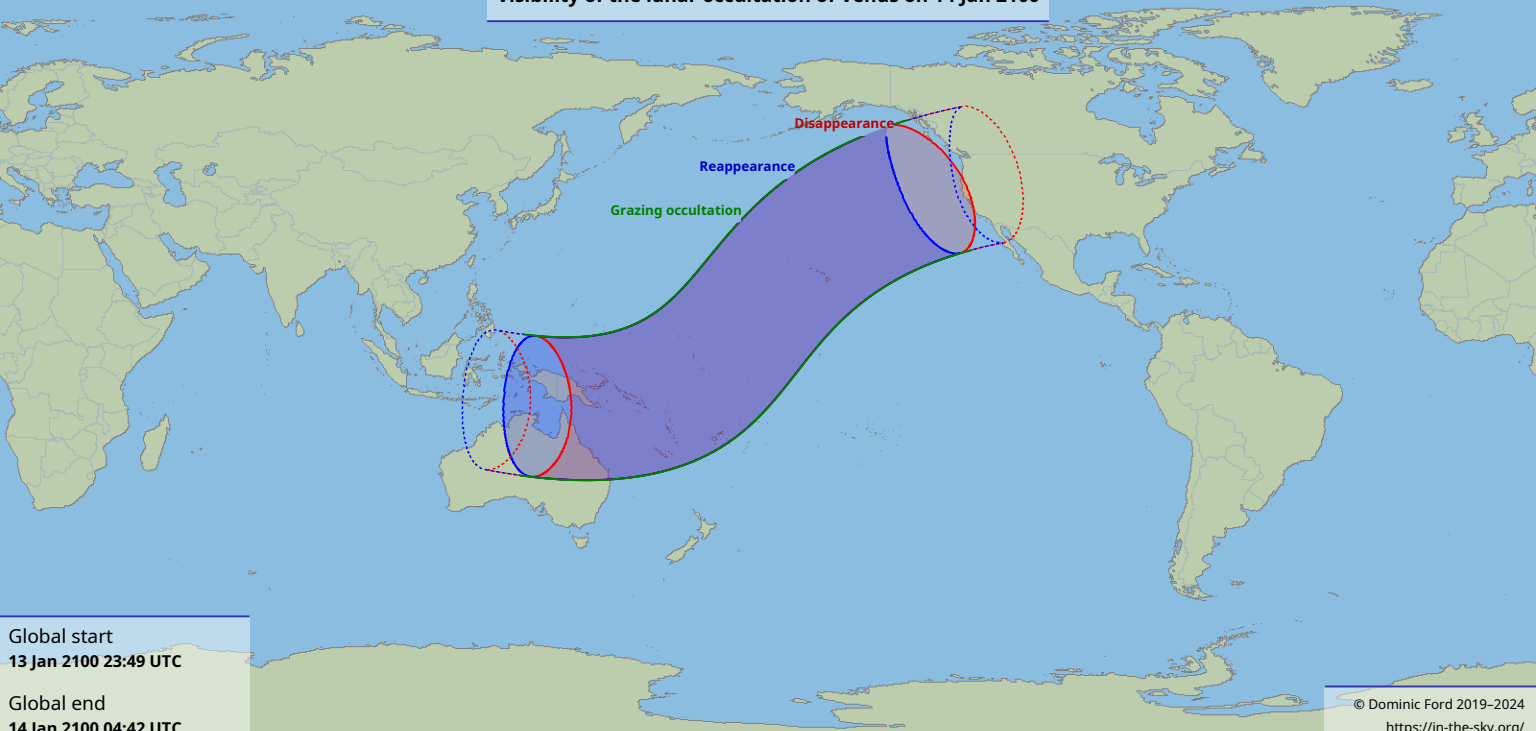

# Visibility of the lunar occultation of Venus on 14 Jan 2100

Global start  
13 Jan 2100 23:49 UTC

Global end  
14 Jan 2100 04:42 UTC