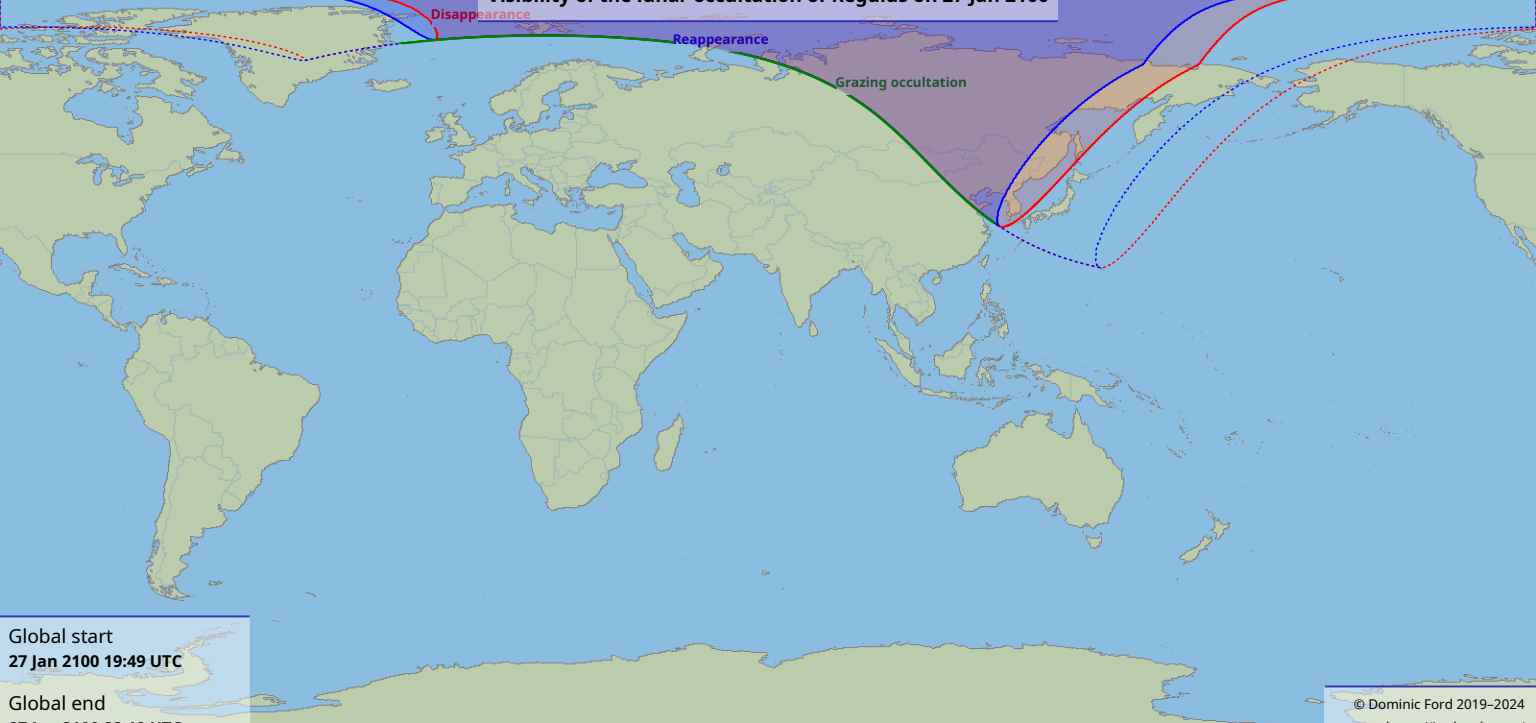

Visibility of the lunar occultation of Regulus on 27 Jan 2100

Global start
27 Jan 2100 19:49 UTC

Global end
27 Jan 2100 22:19 UTC