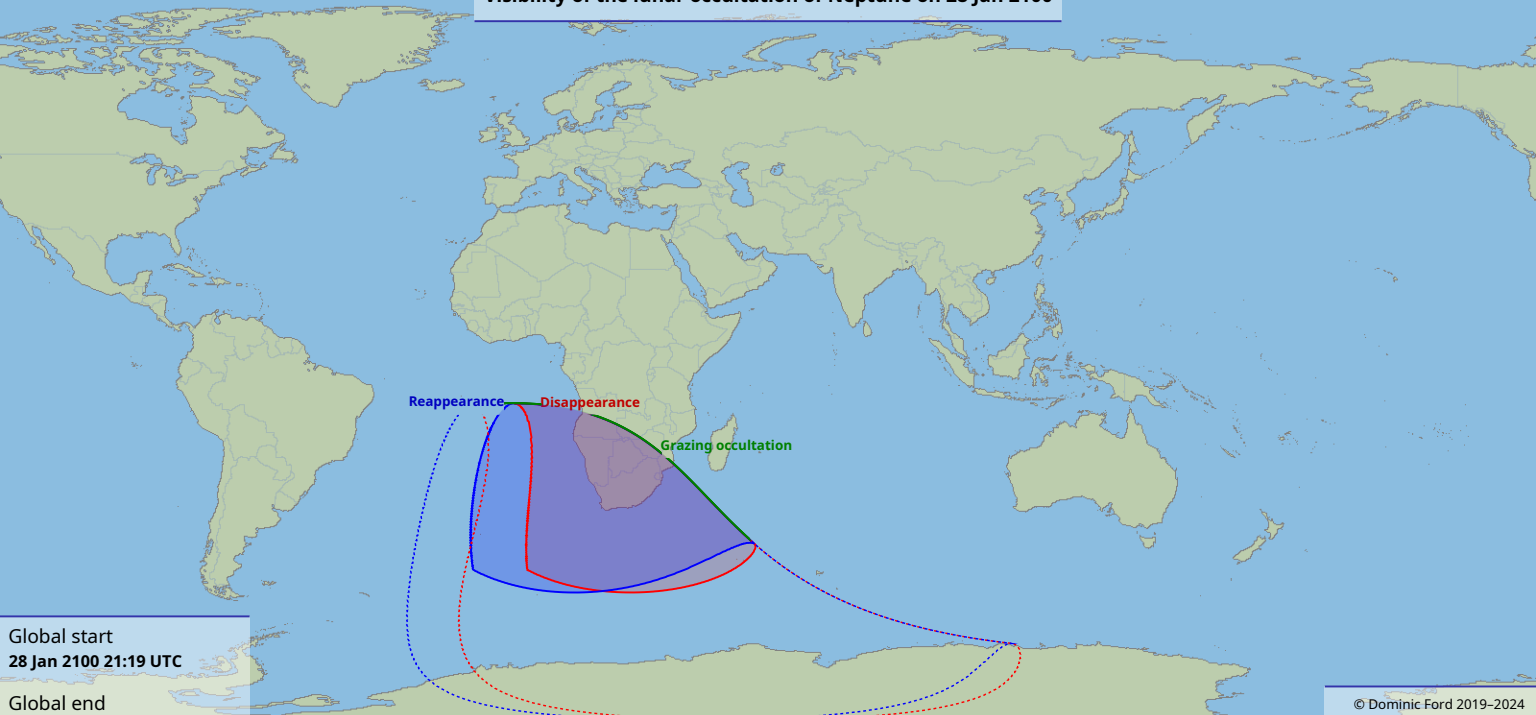

Visibility of the lunar occultation of Neptune on 28 Jan 2100

Global start
28 Jan 2100 21:19 UTC

Global end
29 Jan 2100 00:17 UTC