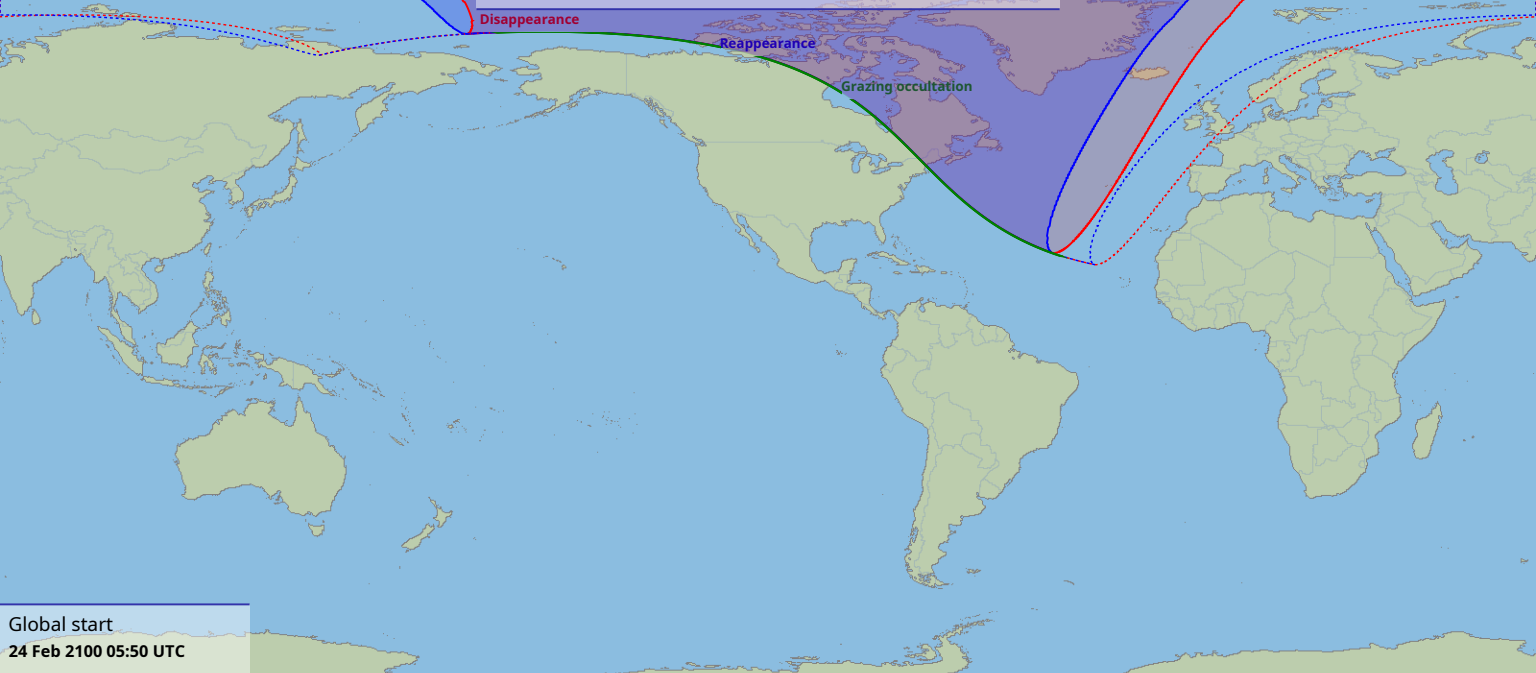

Visibility of the lunar occultation of Regulus on 24 Feb 2100

Global start
24 Feb 2100 05:50 UTC

Global end
24 Feb 2100 08:25 UTC