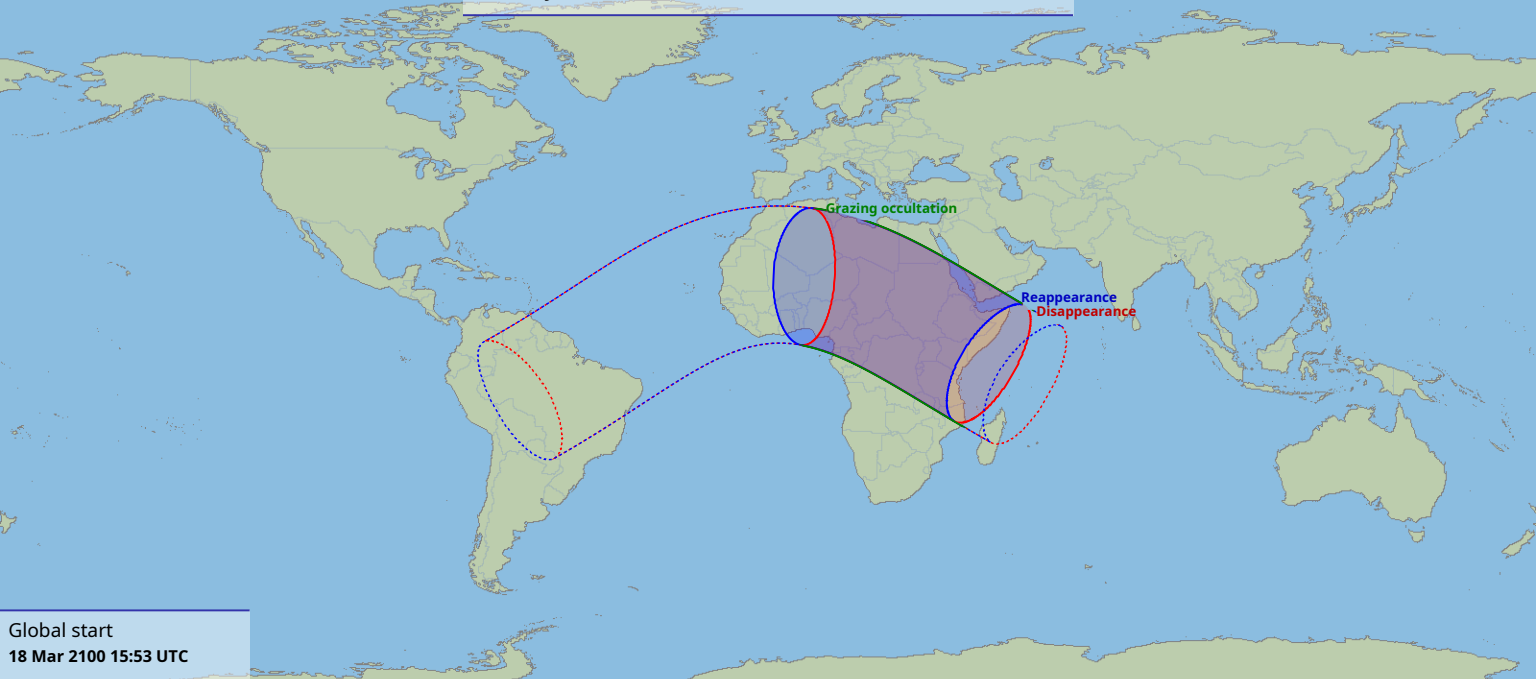

Visibility of the lunar occultation of Beta Tauri on 18 Mar 2100

Global start
18 Mar 2100 15:53 UTC

Global end
18 Mar 2100 20:23 UTC