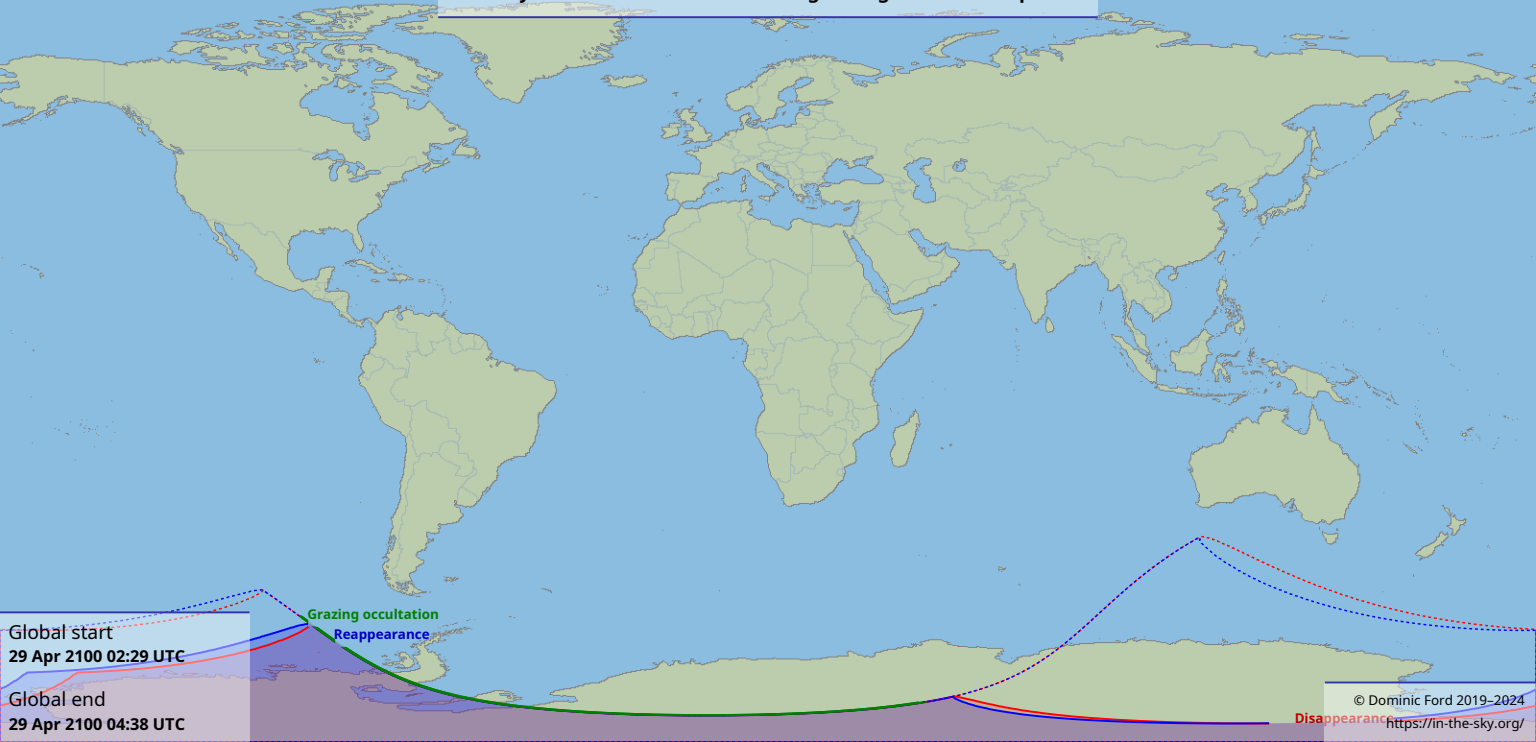

Visibility of the lunar occultation of Sigma Sagittarii on 29 Apr 2100

Global start
29 Apr 2100 02:29 UTC

Global end
29 Apr 2100 04:38 UTC

Grazing occultation
Reappearance