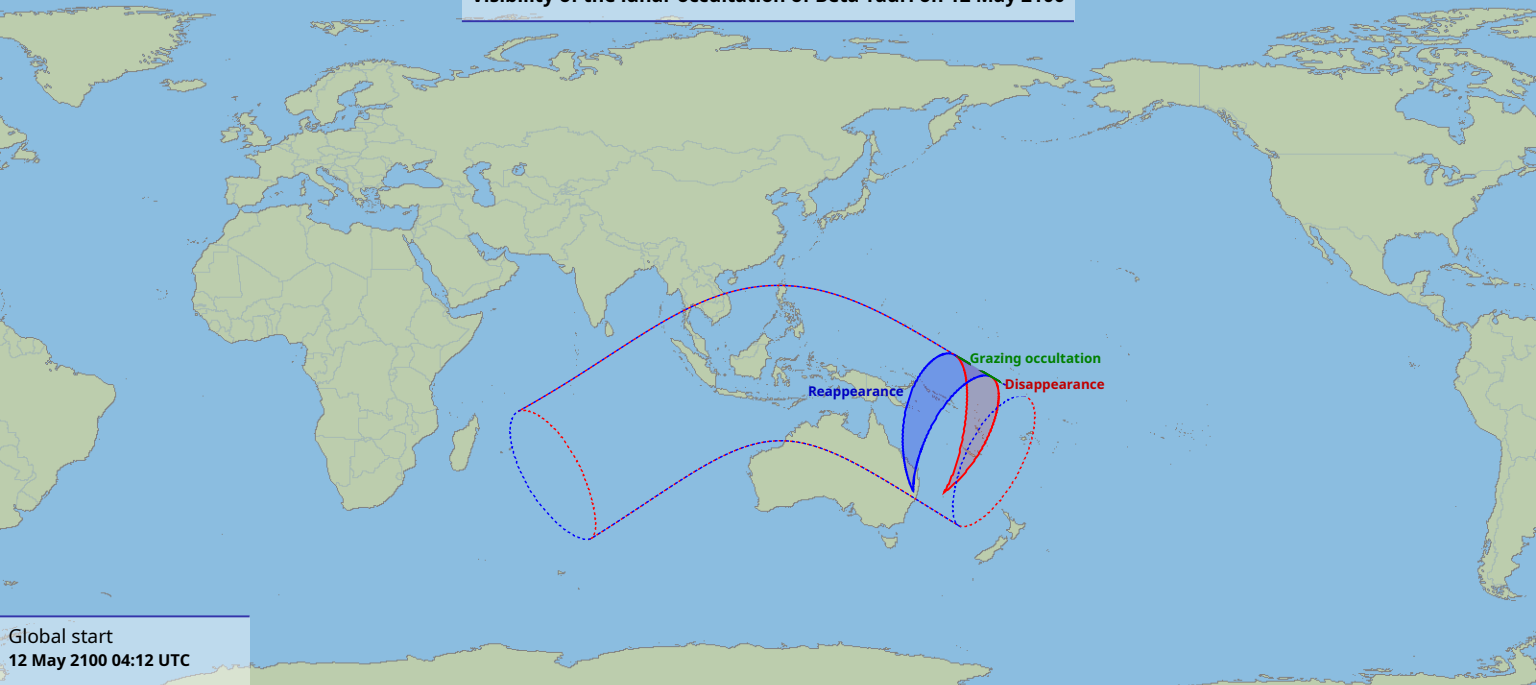

Visibility of the lunar occultation of Beta Tauri on 12 May 2100

Global start
12 May 2100 04:12 UTC

Global end
12 May 2100 08:27 UTC