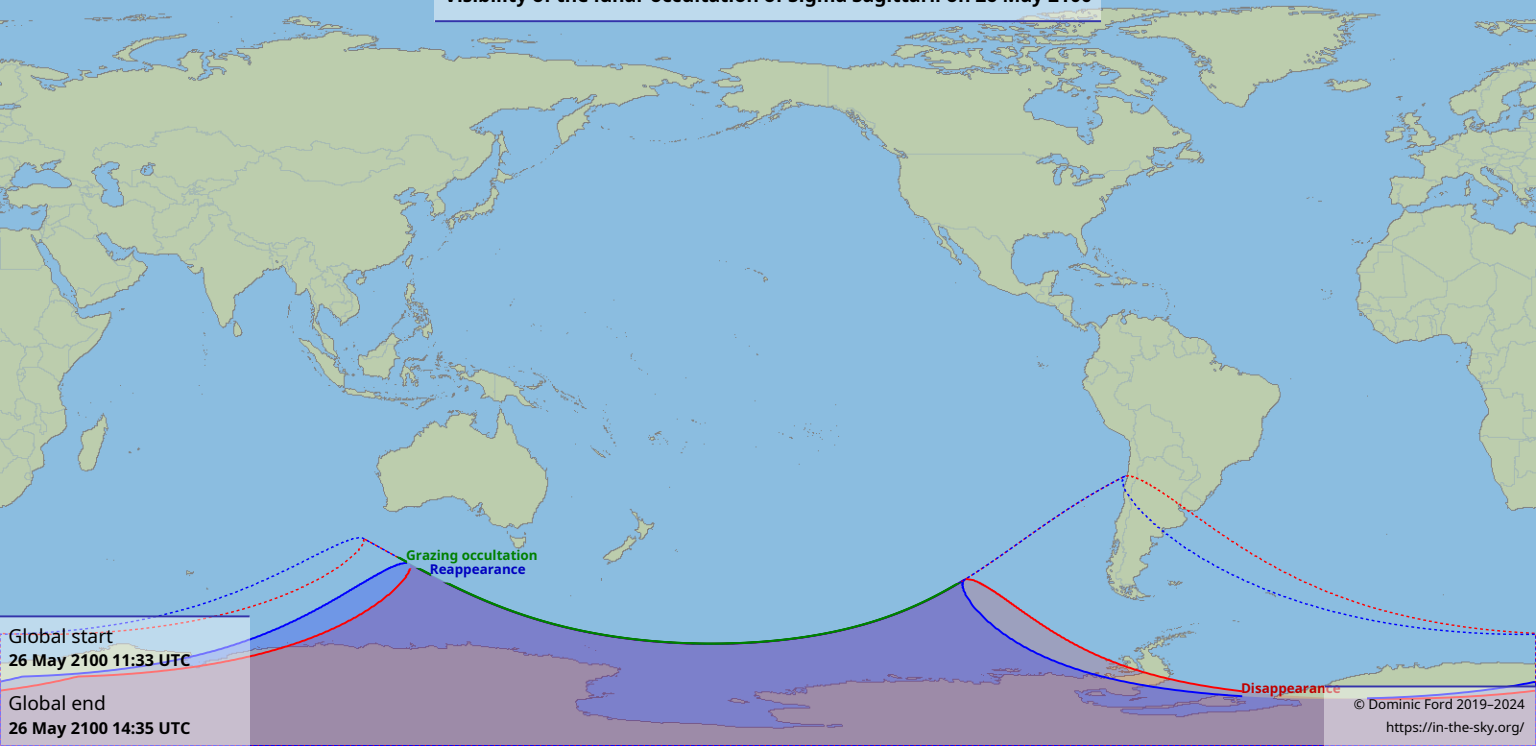

# Visibility of the lunar occultation of Sigma Sagittarii on 26 May 2100

Global start  
26 May 2100 11:33 UTC

Global end  
26 May 2100 14:35 UTC

Grazing occultation  
Reappearance

Disappearance