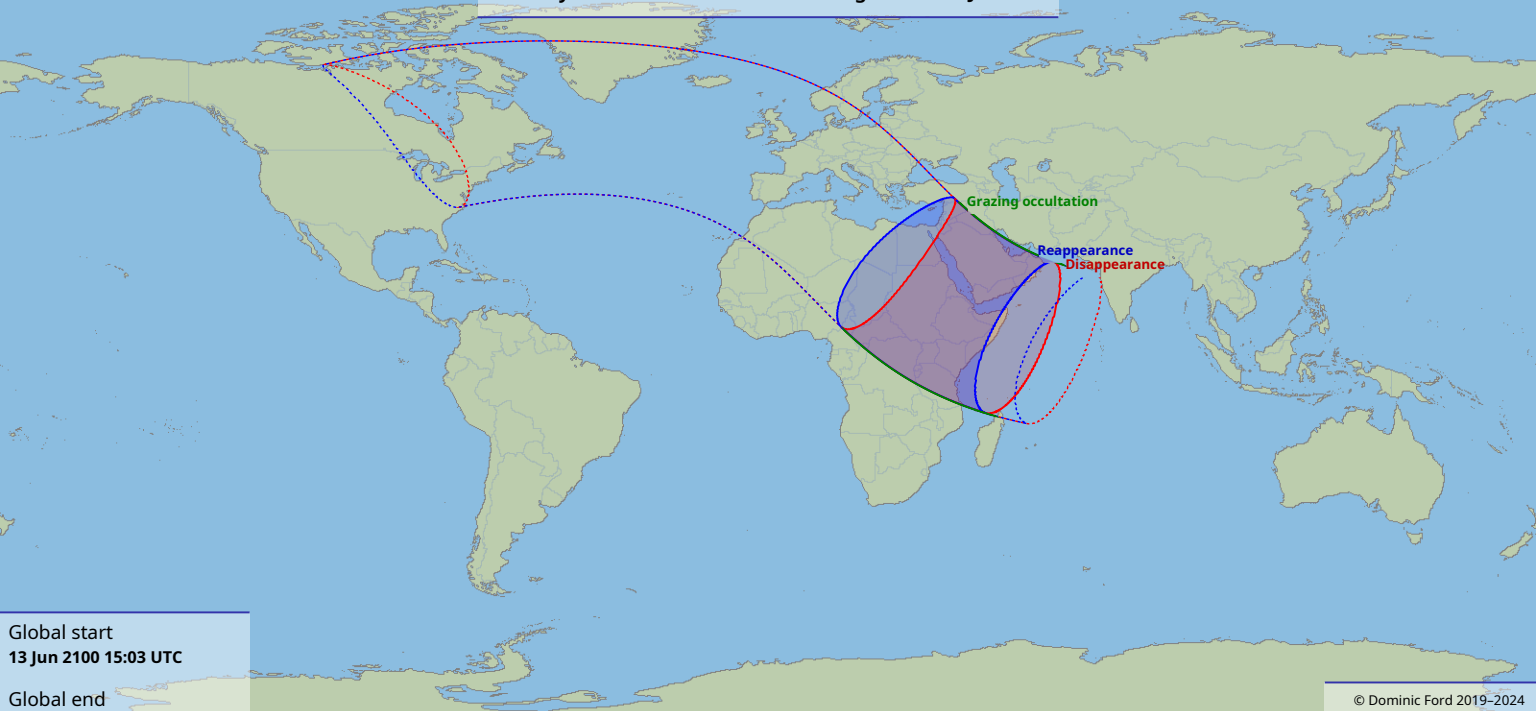

Visibility of the lunar occultation of Regulus on 13 Jun 2100

Global start
13 Jun 2100 15:03 UTC

Global end
13 Jun 2100 19:07 UTC