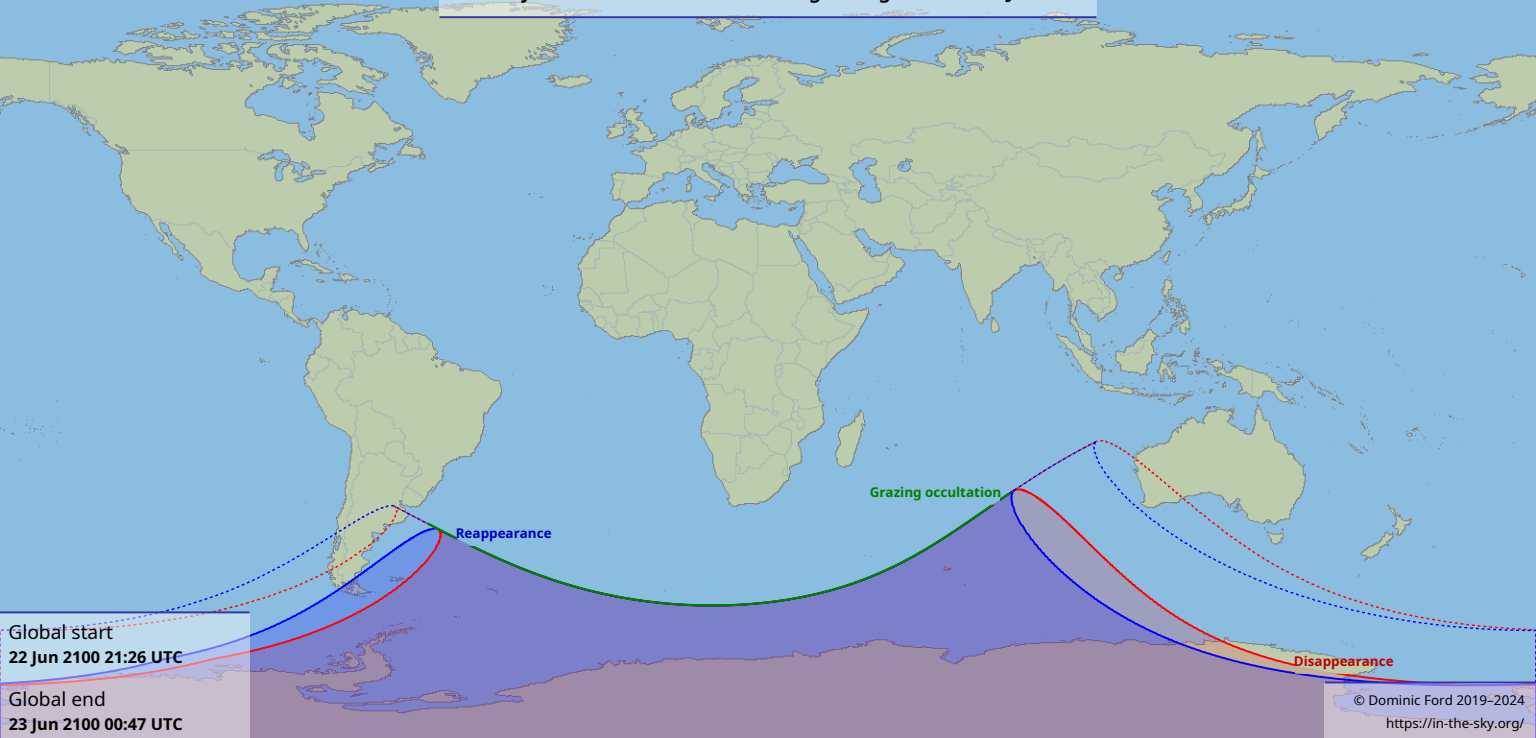

Visibility of the lunar occultation of Sigma Sagittarii on 22 Jun 2100

Global start
22 Jun 2100 21:26 UTC

Global end
23 Jun 2100 00:47 UTC