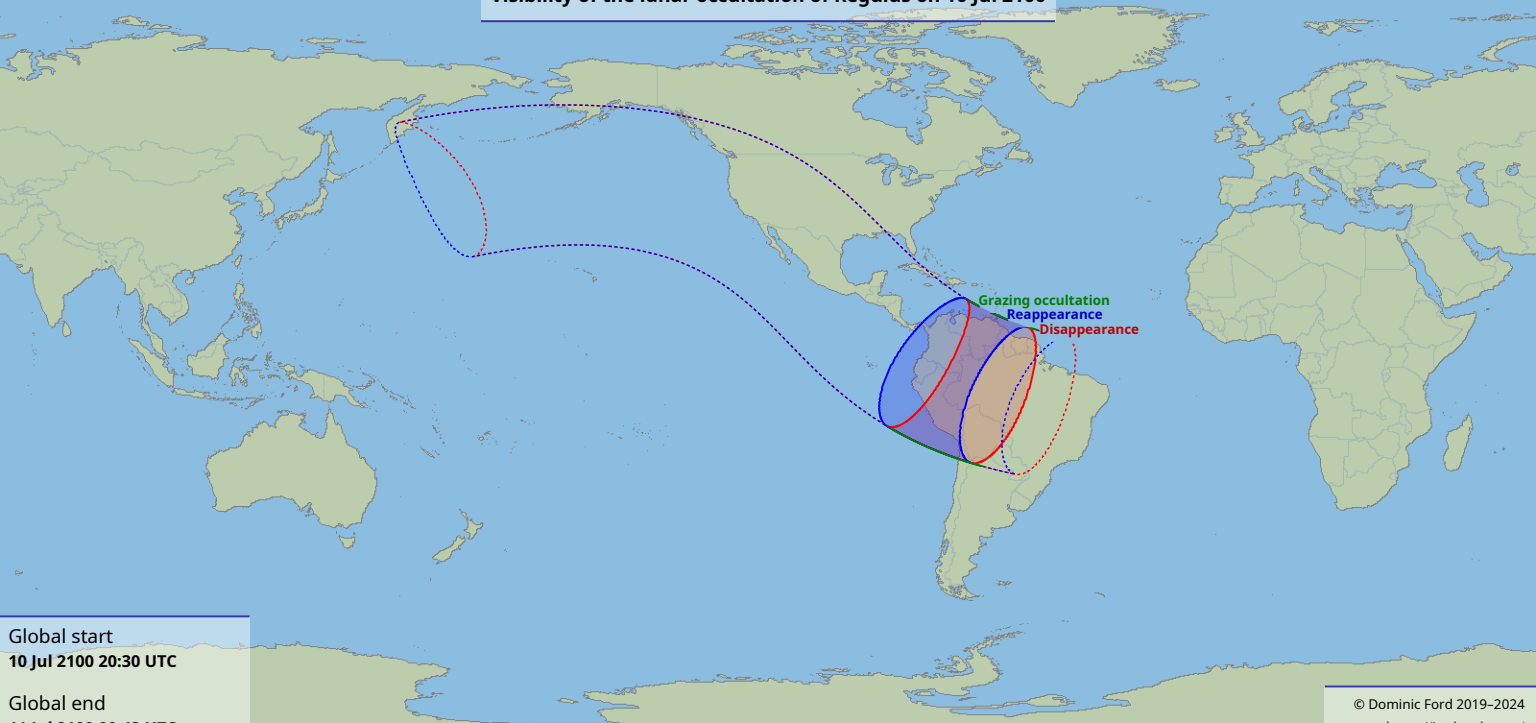

Visibility of the lunar occultation of Regulus on 10 Jul 2100

Global start
10 Jul 2100 20:30 UTC

Global end
11 Jul 2100 00:43 UTC