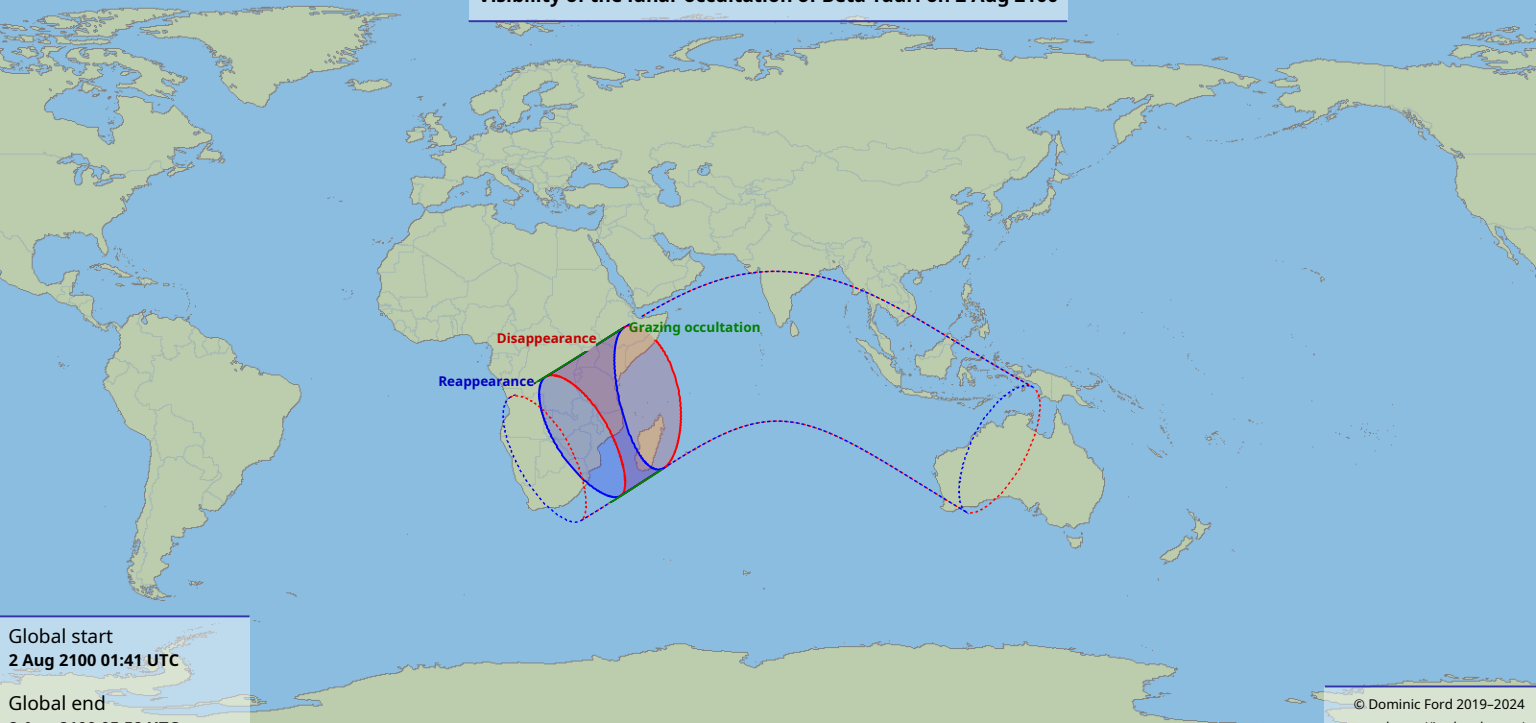

Visibility of the lunar occultation of Beta Tauri on 2 Aug 2100

Global start
2 Aug 2100 01:41 UTC

Global end
2 Aug 2100 05:58 UTC