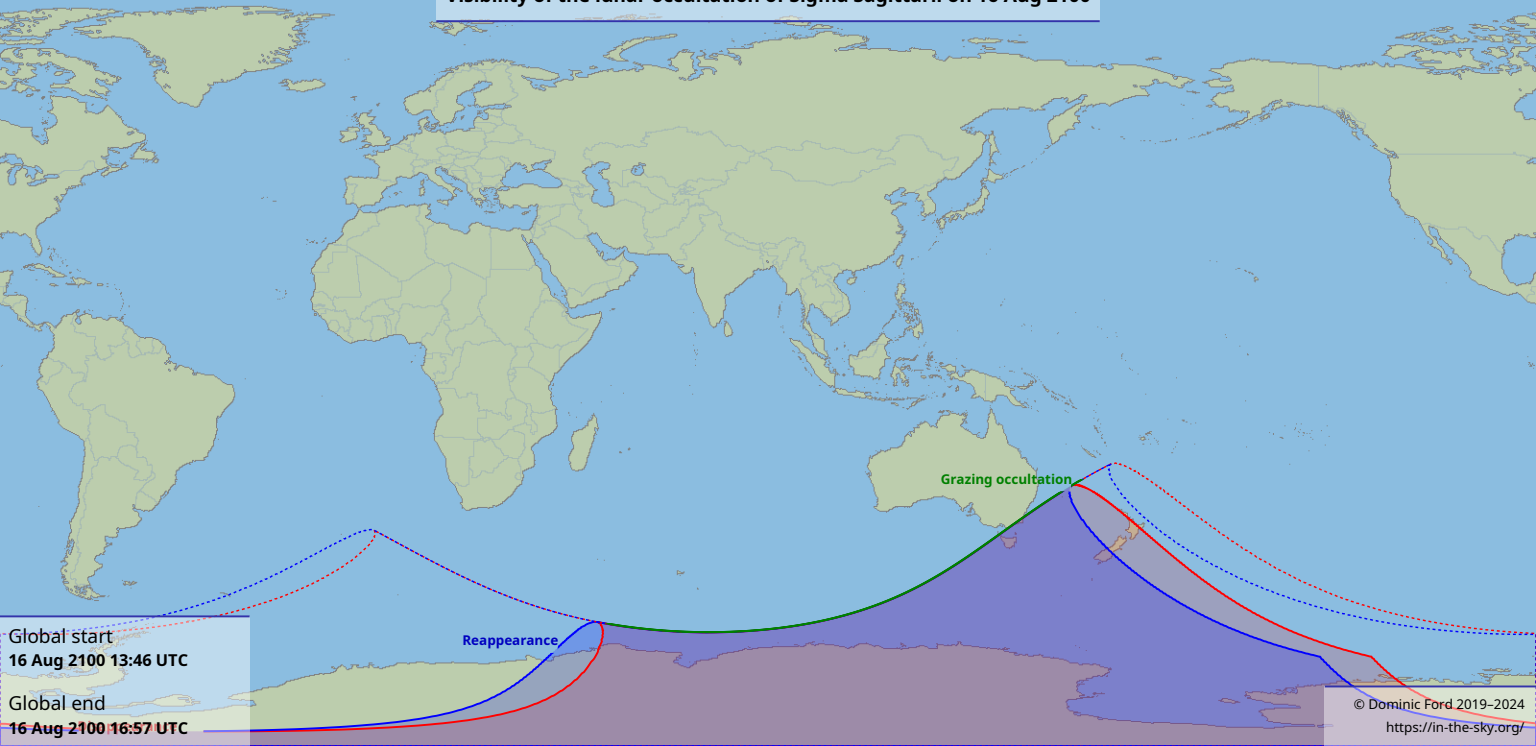

Visibility of the lunar occultation of Sigma Sagittarii on 16 Aug 2100

Global start
16 Aug 2100 13:46 UTC

Global end
16 Aug 2100 16:57 UTC

Reappearance

Grazing occultation