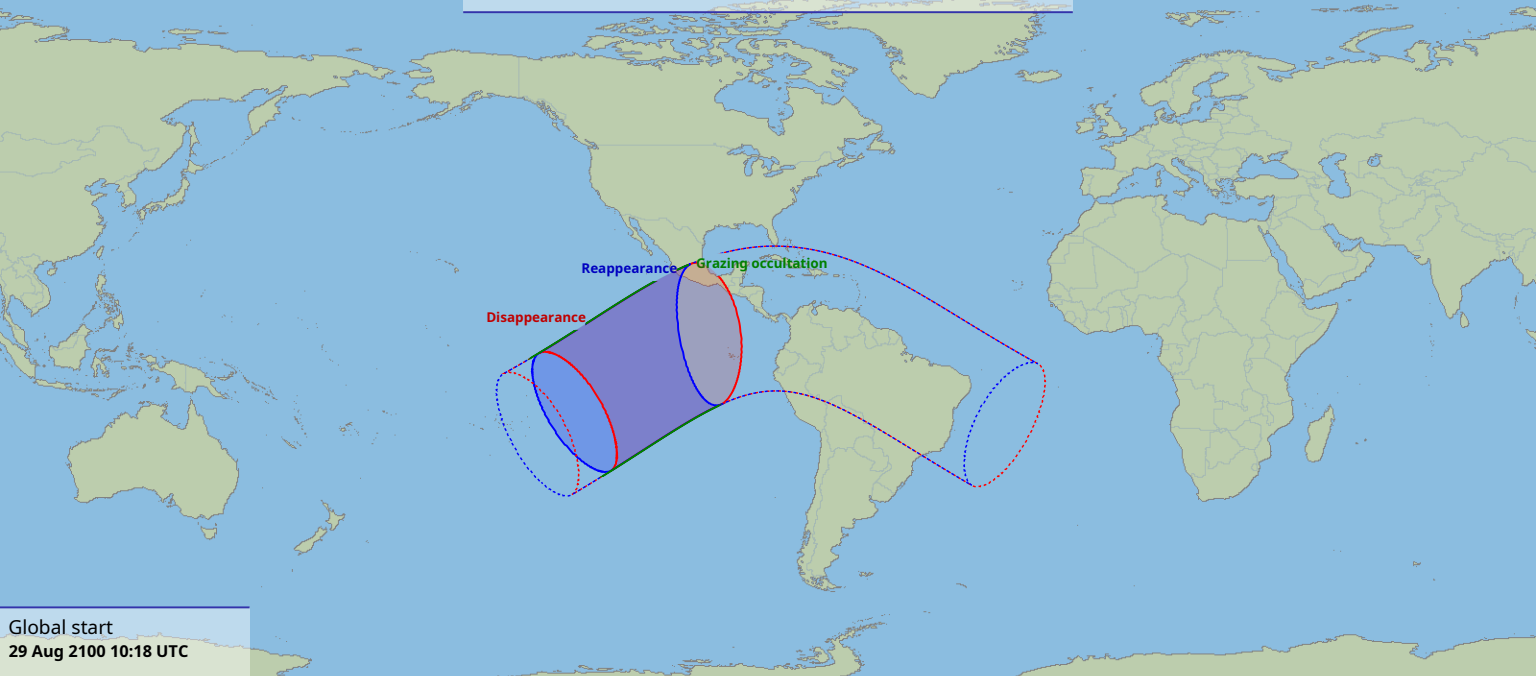

Visibility of the lunar occultation of Beta Tauri on 29 Aug 2100

Global start
29 Aug 2100 10:18 UTC

Global end
29 Aug 2100 14:42 UTC