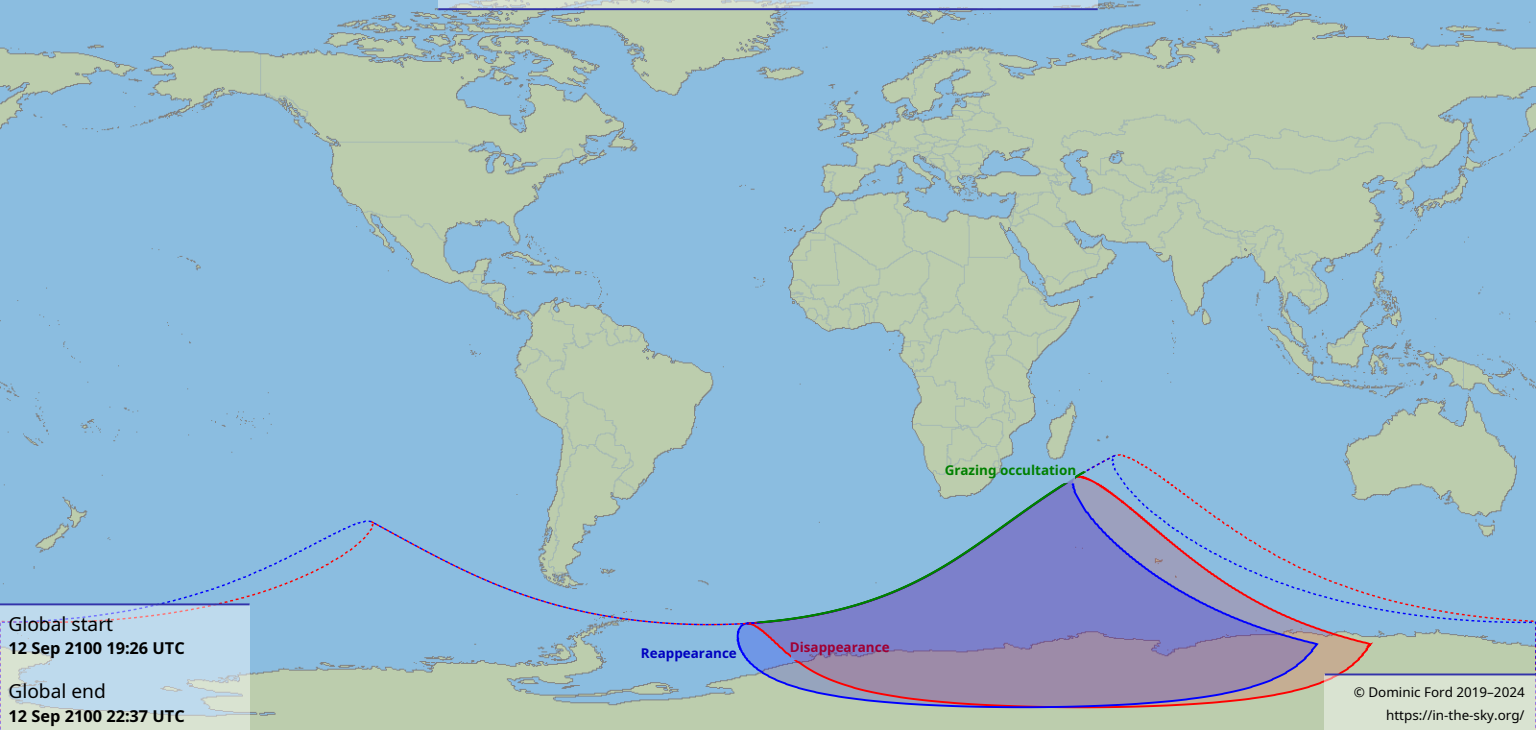

# Visibility of the lunar occultation of Sigma Sagittarii on 12 Sep 2100

Global start  
12 Sep 2100 19:26 UTC

Global end  
12 Sep 2100 22:37 UTC