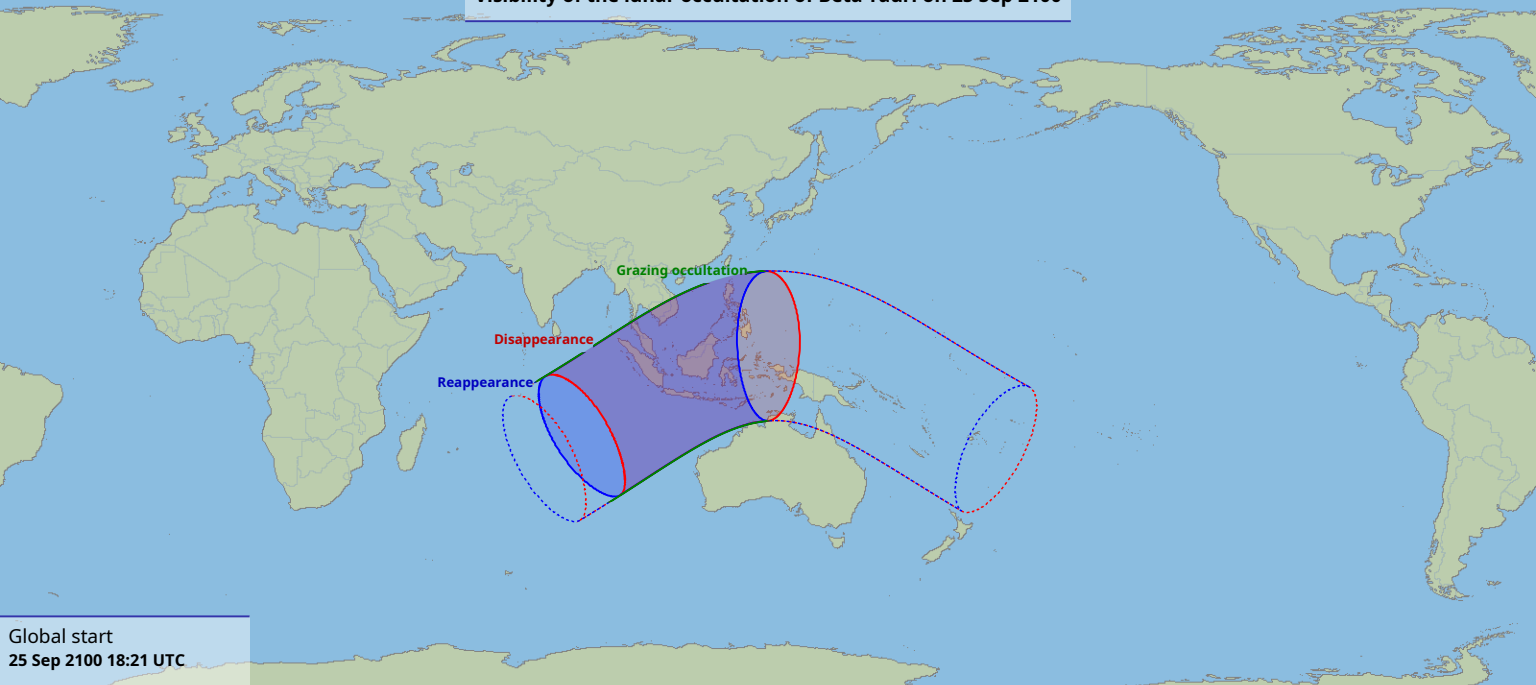

Visibility of the lunar occultation of Beta Tauri on 25 Sep 2100

Global start
25 Sep 2100 18:21 UTC

Global end
25 Sep 2100 22:43 UTC