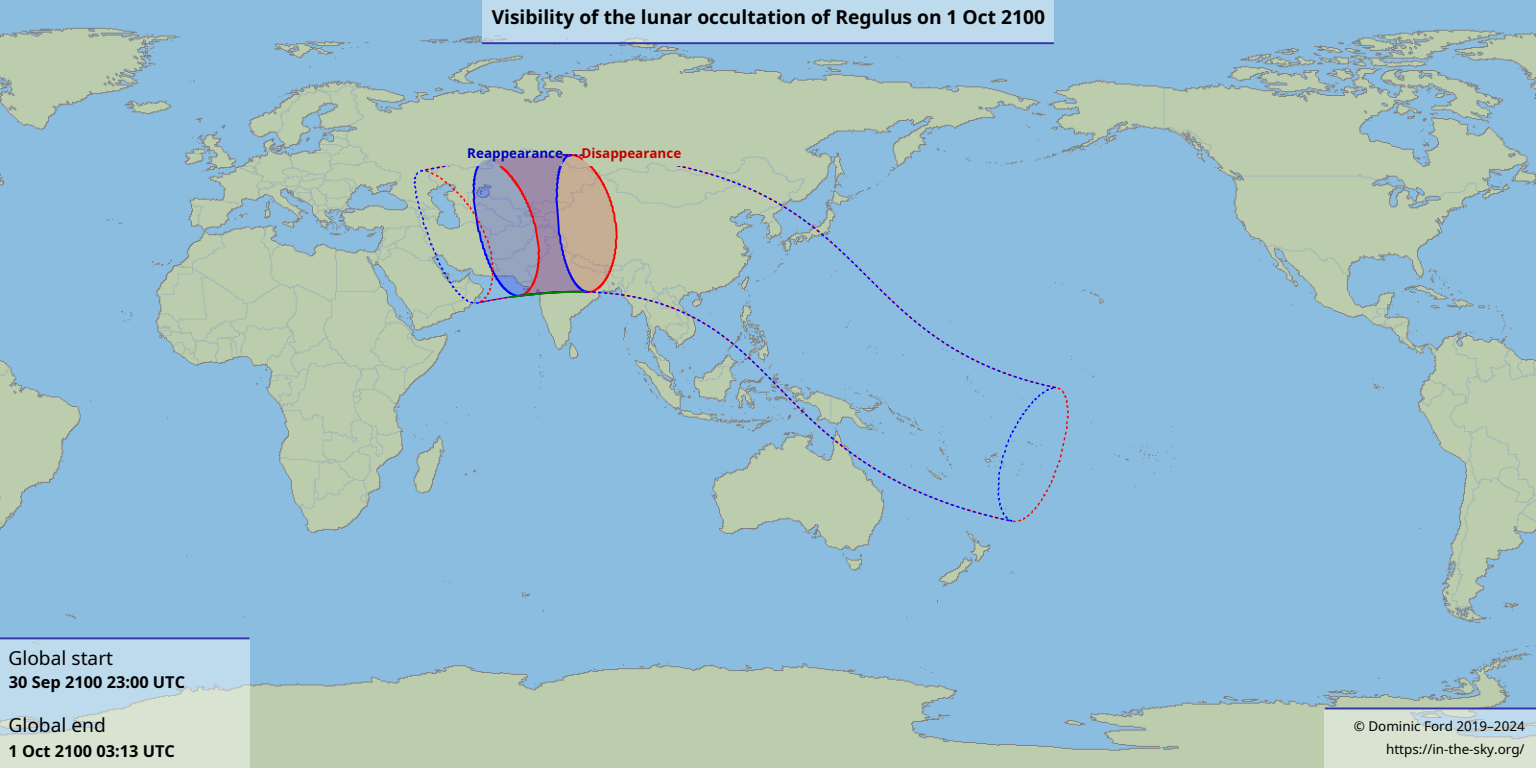

Visibility of the lunar occultation of Regulus on 1 Oct 2100

Global start
30 Sep 2100 23:00 UTC

Global end
1 Oct 2100 03:13 UTC