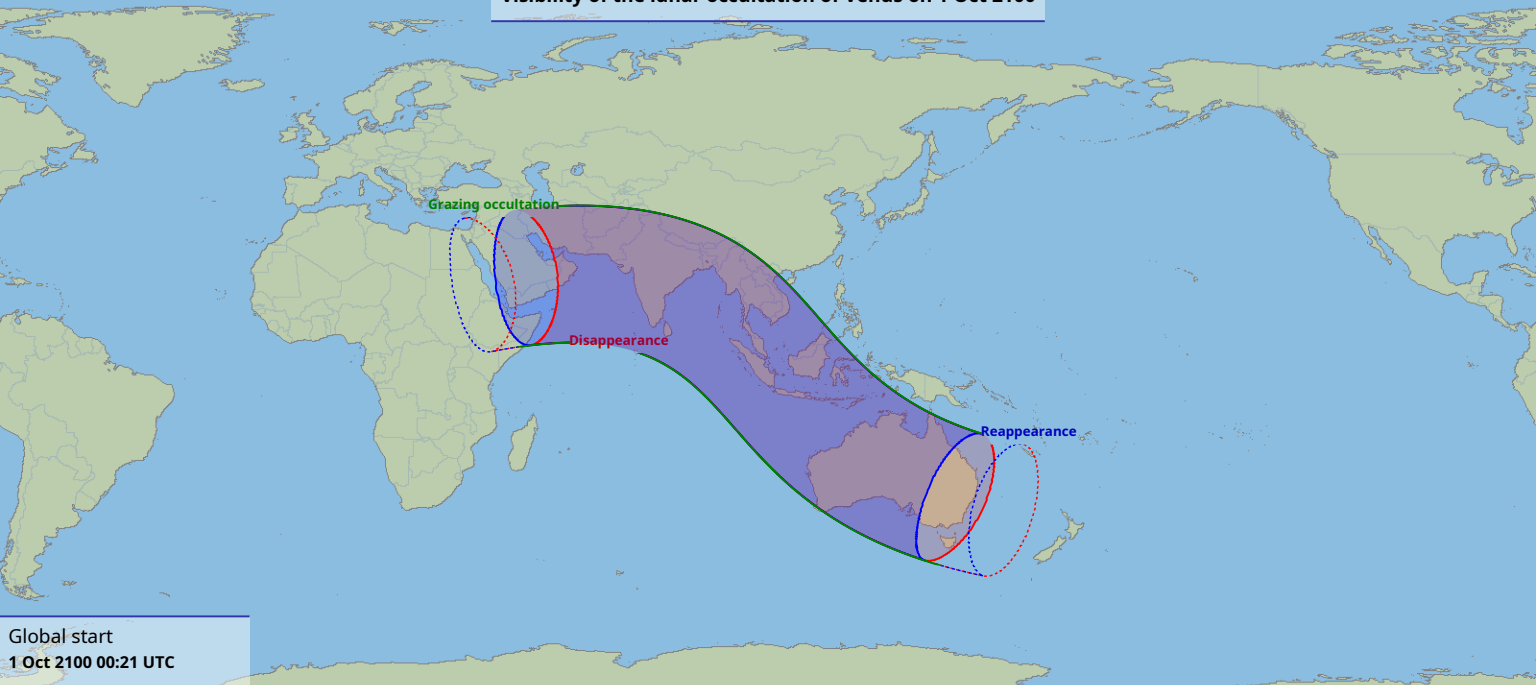

# Visibility of the lunar occultation of Venus on 1 Oct 2100

Global start  
1 Oct 2100 00:21 UTC

Global end  
1 Oct 2100 04:57 UTC