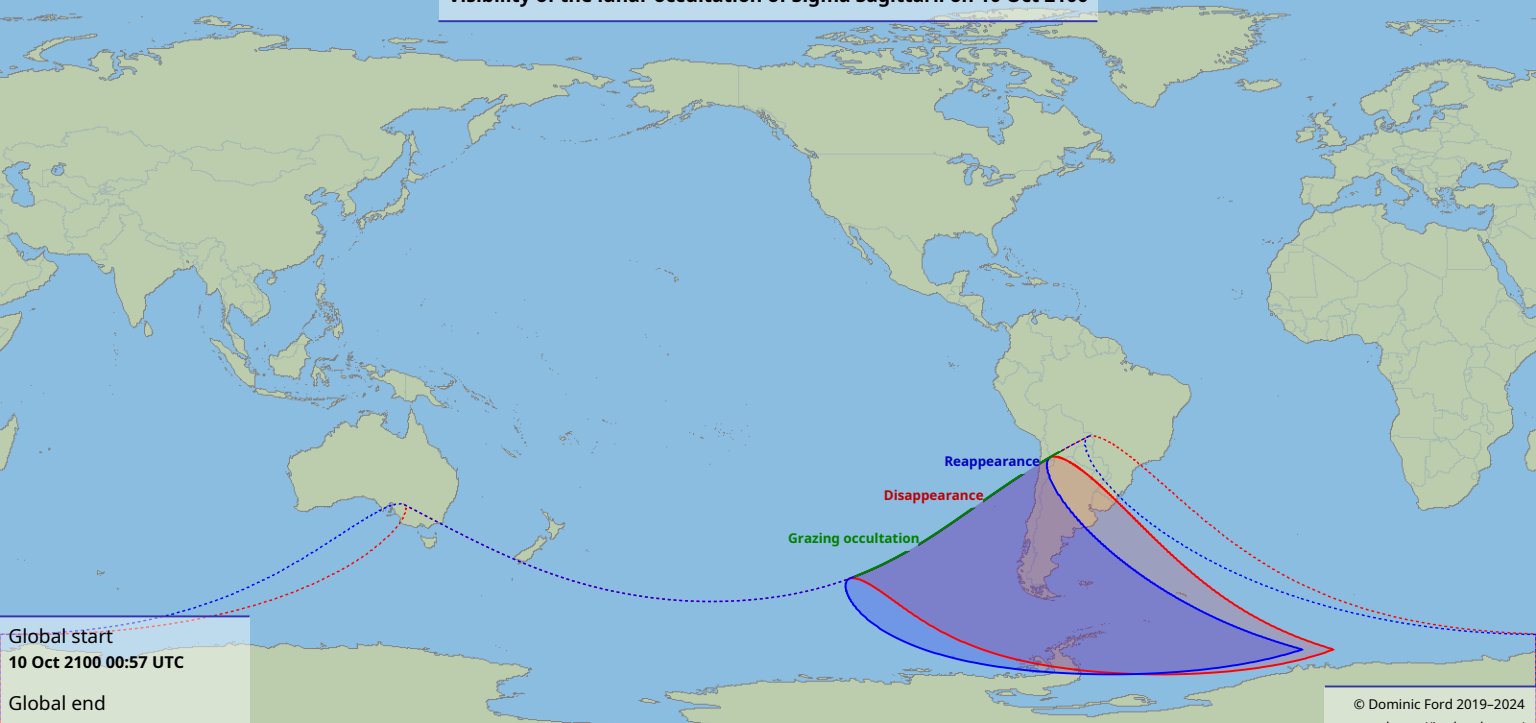

Visibility of the lunar occultation of Sigma Sagittarii on 10 Oct 2100

Global start
10 Oct 2100 00:57 UTC

Global end
10 Oct 2100 04:27 UTC