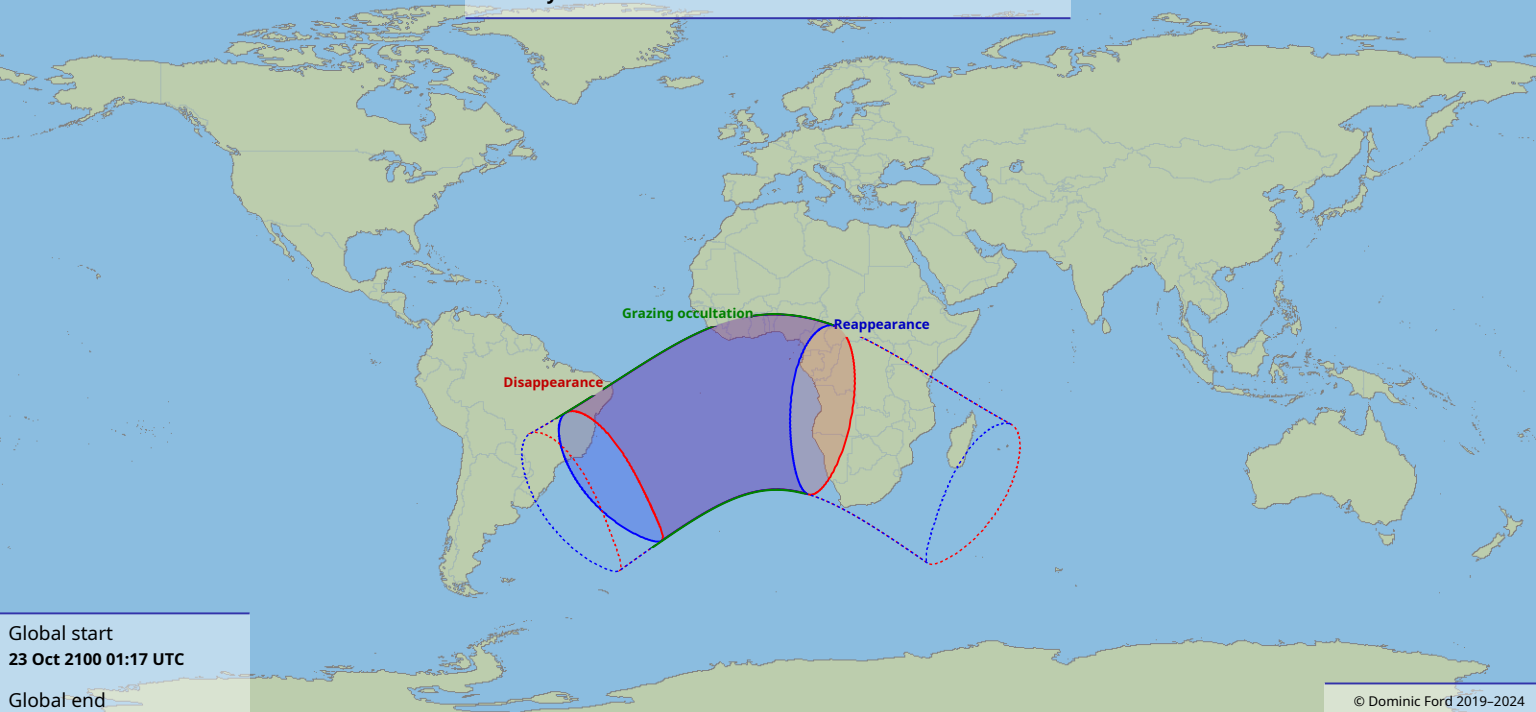

Visibility of the lunar occultation of Beta Tauri on 23 Oct 2100

Global start
23 Oct 2100 01:17 UTC

Global end
23 Oct 2100 05:22 UTC