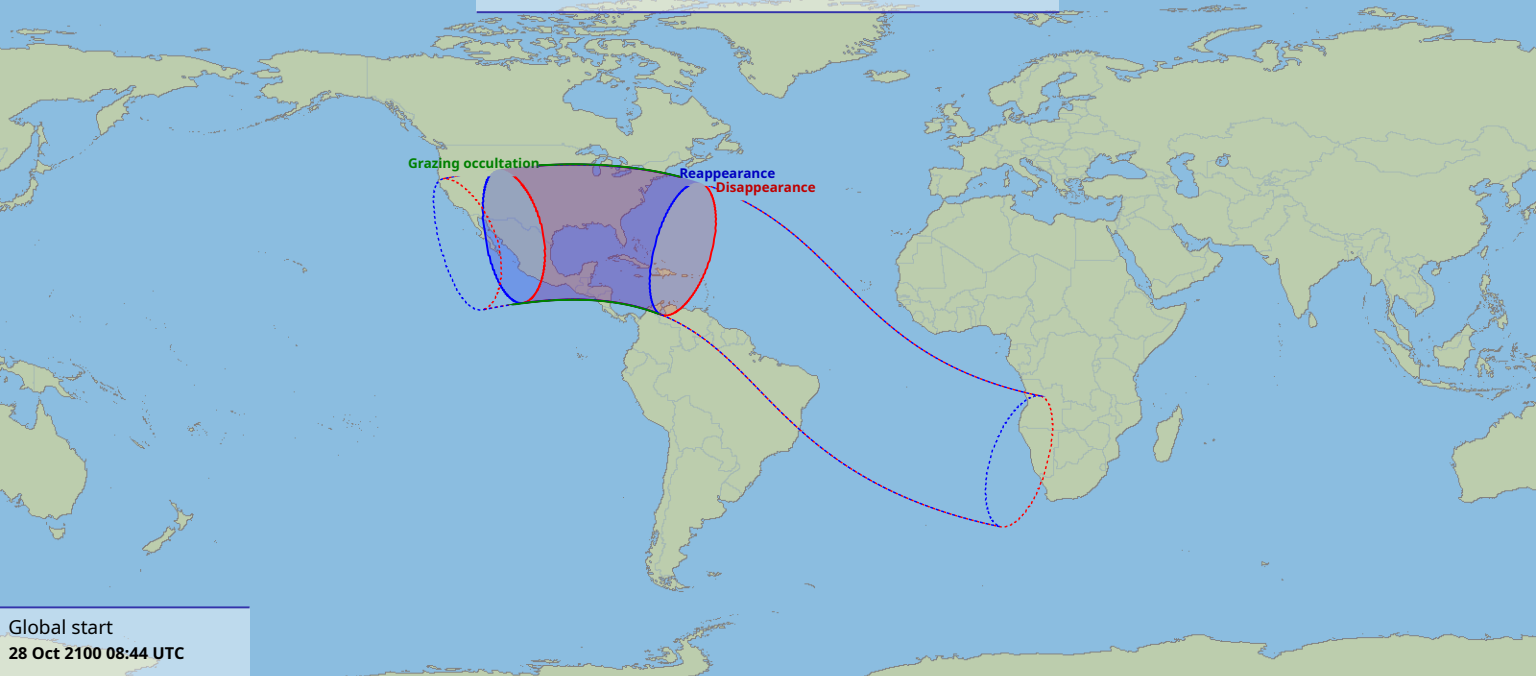

Visibility of the lunar occultation of Regulus on 28 Oct 2100

Global start
28 Oct 2100 08:44 UTC

Global end
28 Oct 2100 13:03 UTC