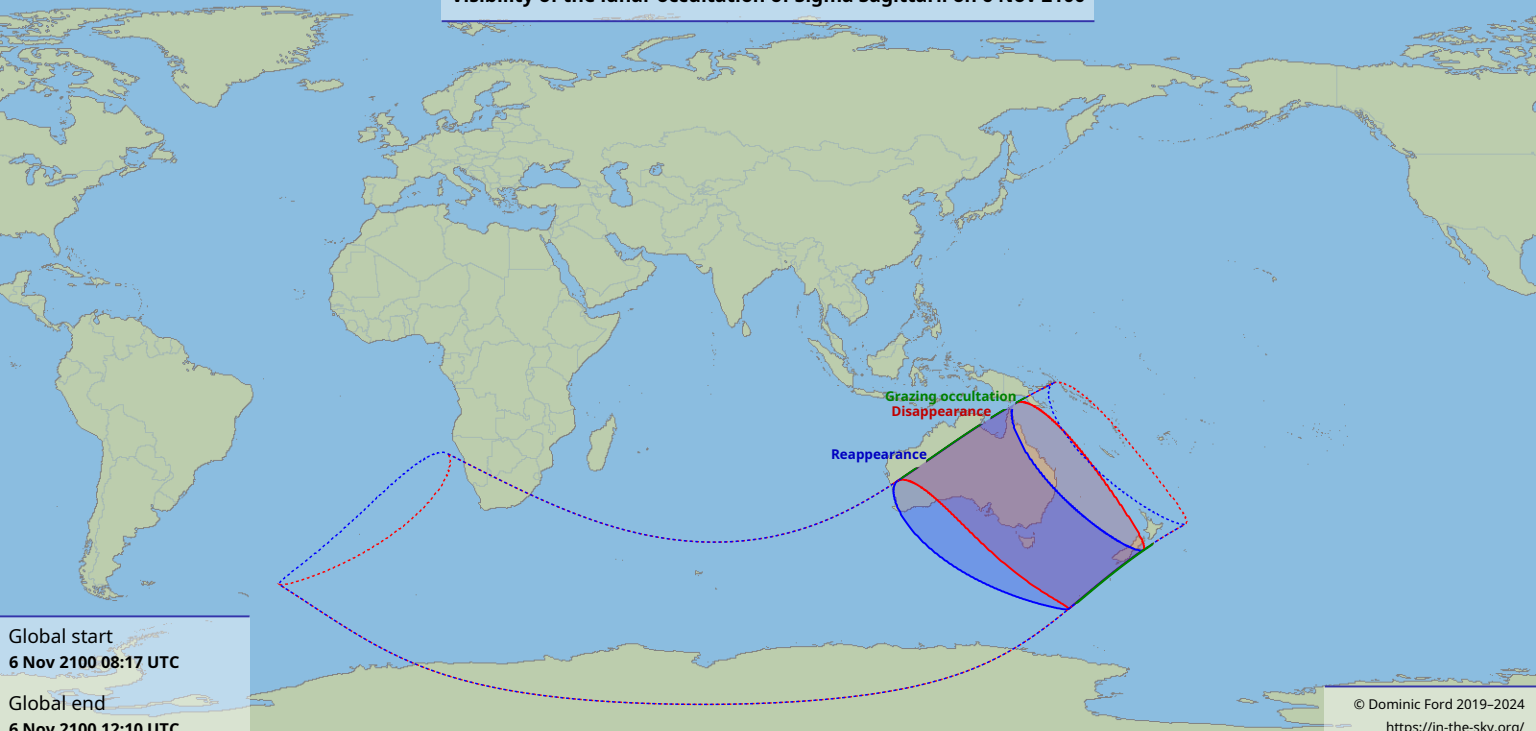

Visibility of the lunar occultation of Sigma Sagittarii on 6 Nov 2100

Global start
6 Nov 2100 08:17 UTC

Global end
6 Nov 2100 12:10 UTC