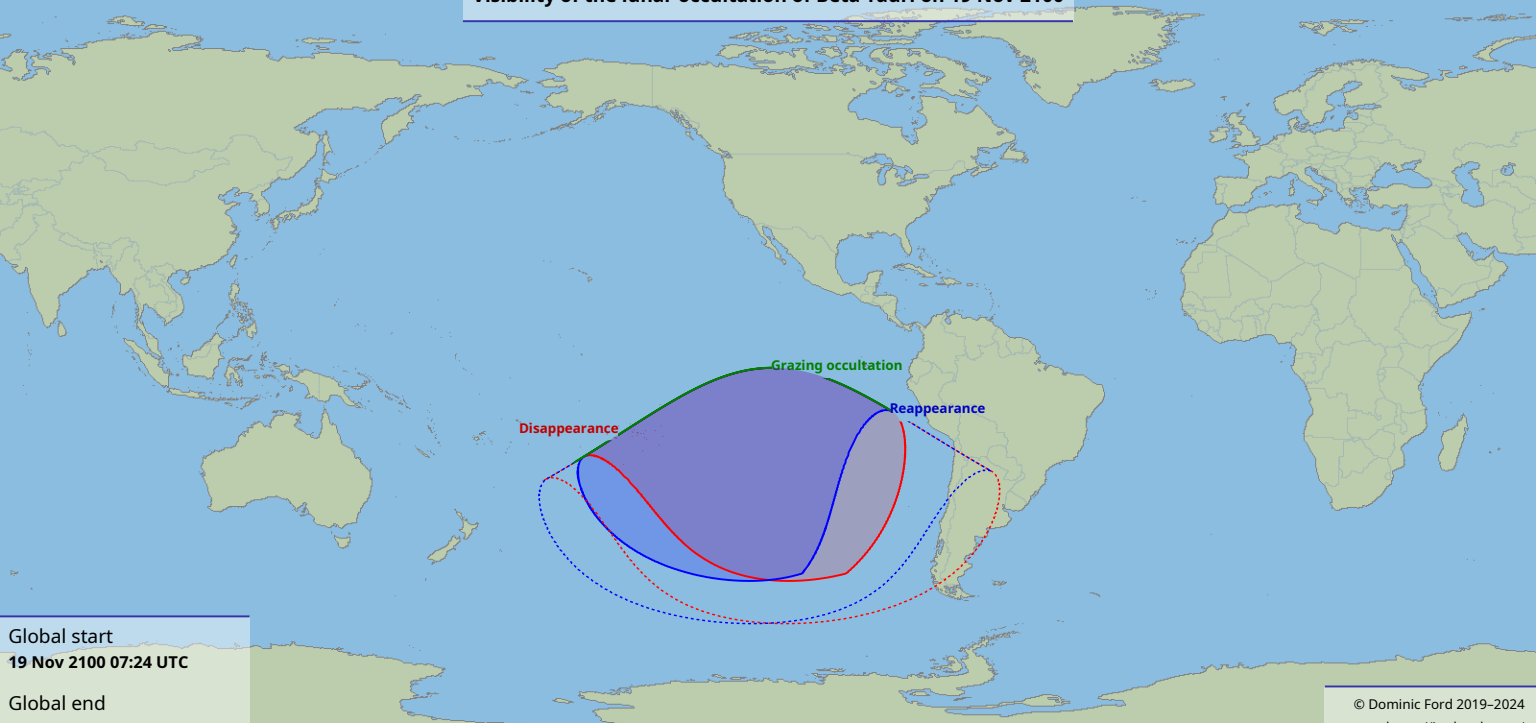

Visibility of the lunar occultation of Beta Tauri on 19 Nov 2100

Global start
19 Nov 2100 07:24 UTC

Global end
19 Nov 2100 11:03 UTC