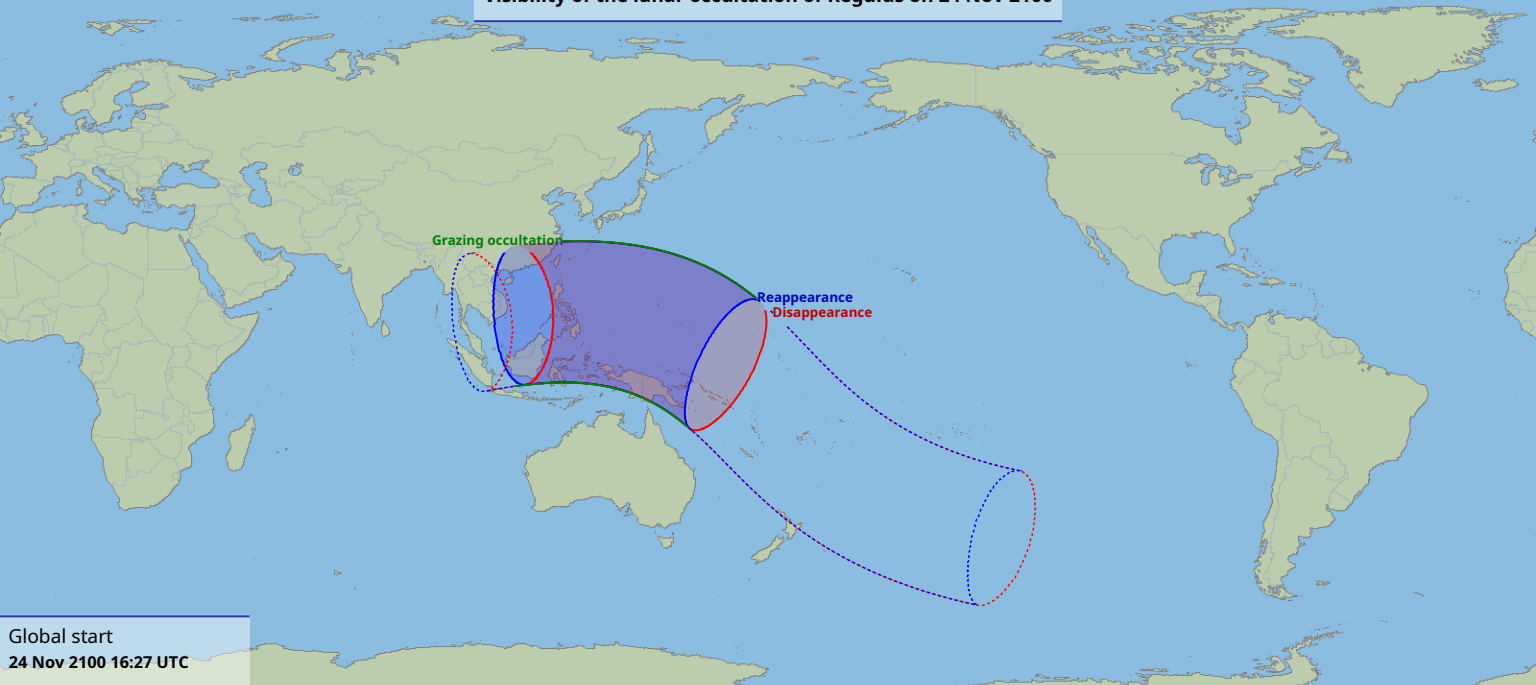

Visibility of the lunar occultation of Regulus on 24 Nov 2100

Global start
24 Nov 2100 16:27 UTC

Global end
24 Nov 2100 20:45 UTC