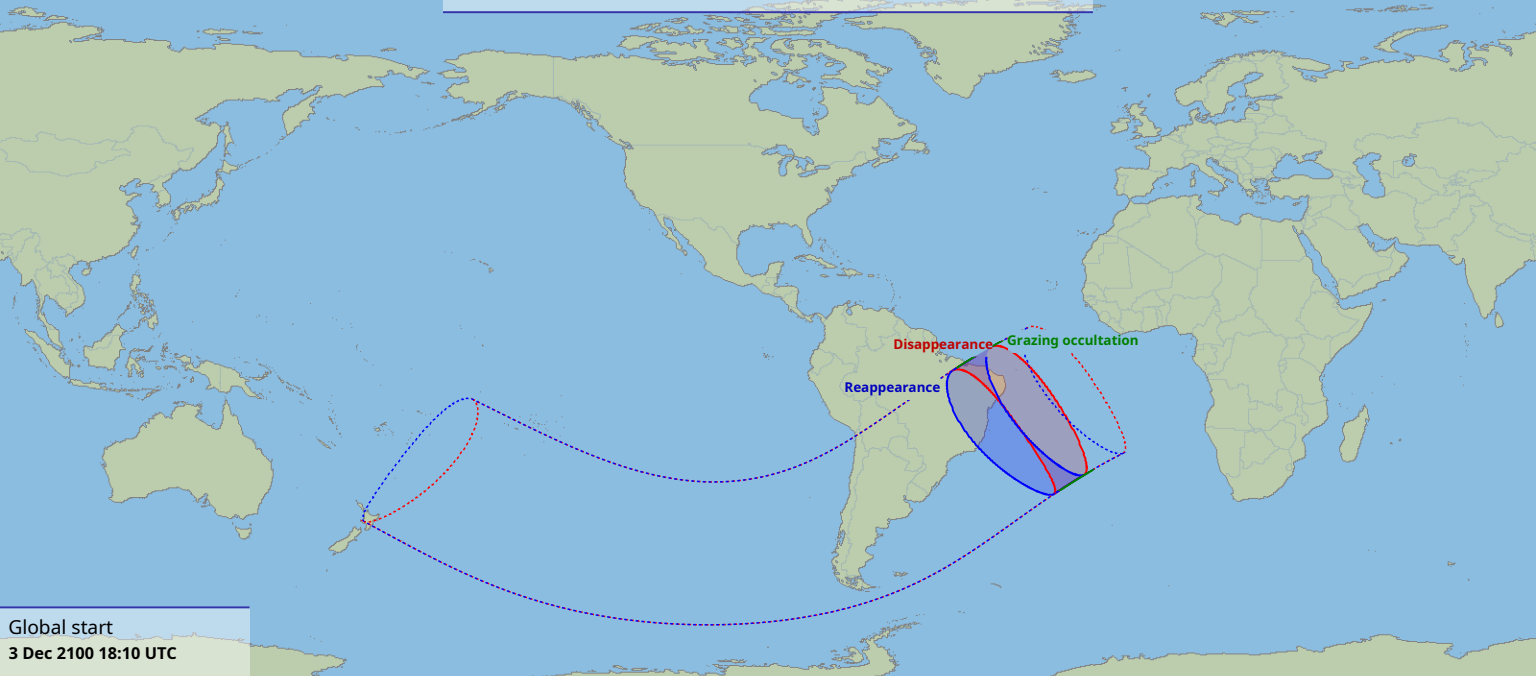

Visibility of the lunar occultation of Sigma Sagittarii on 3 Dec 2100

Global start
3 Dec 2100 18:10 UTC

Global end
3 Dec 2100 22:13 UTC