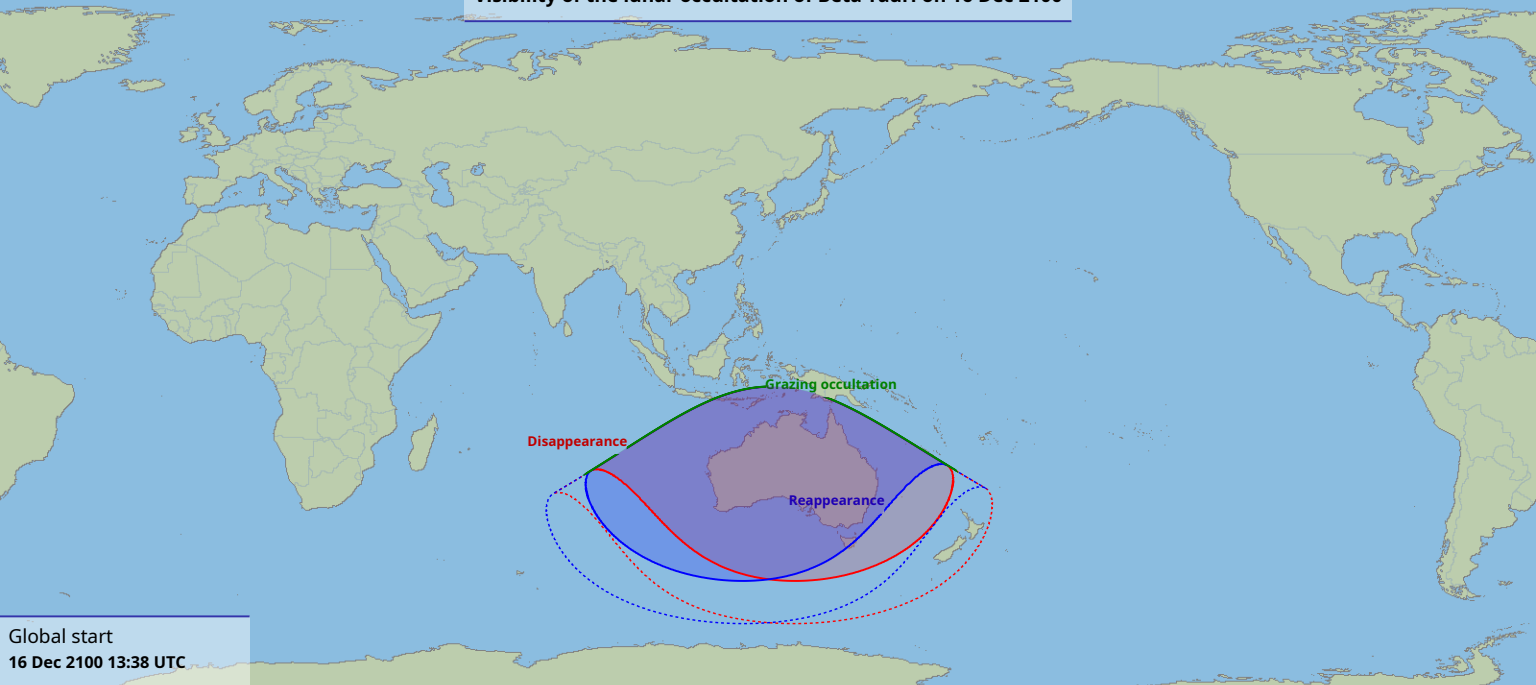

Visibility of the lunar occultation of Beta Tauri on 16 Dec 2100

Global start
16 Dec 2100 13:38 UTC

Global end
16 Dec 2100 17:04 UTC