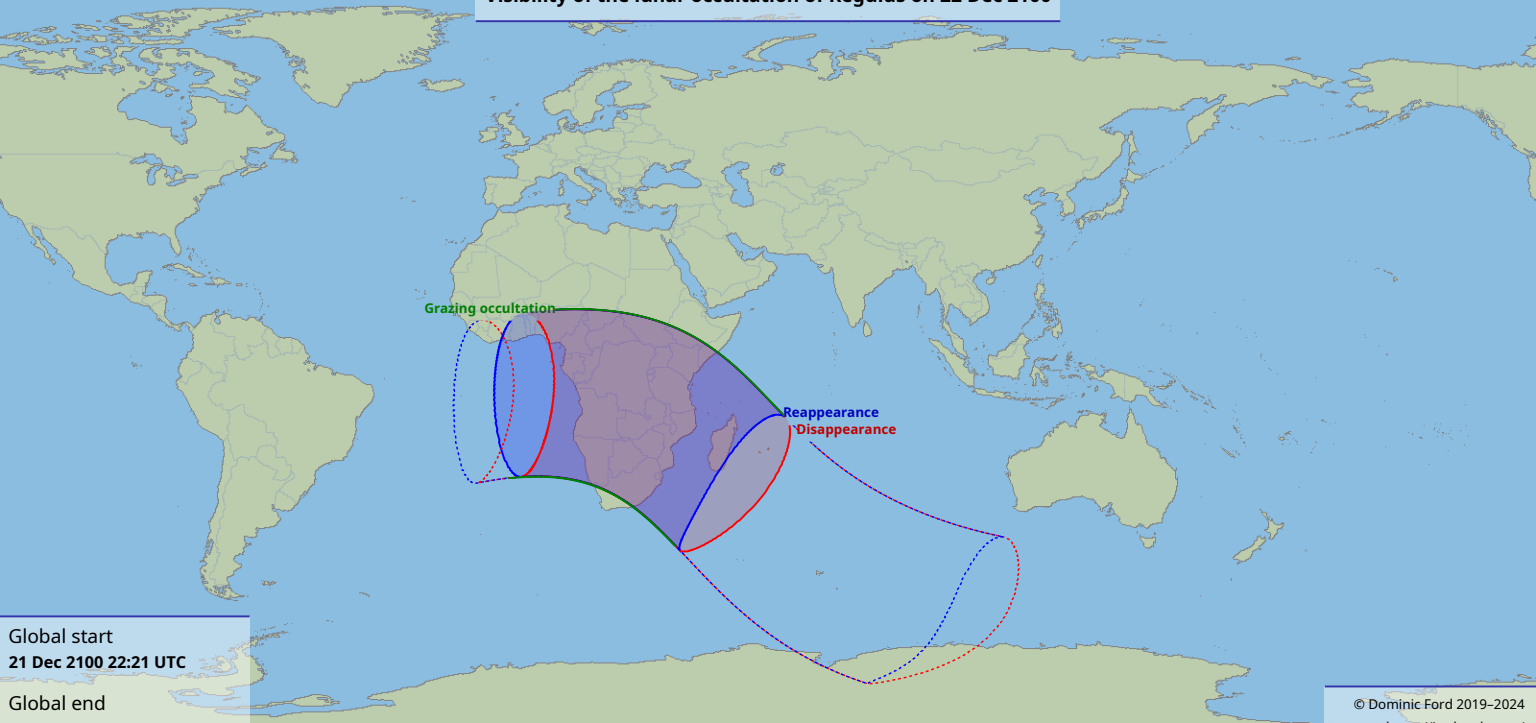

Visibility of the lunar occultation of Regulus on 22 Dec 2100

Global start
21 Dec 2100 22:21 UTC

Global end
22 Dec 2100 02:20 UTC