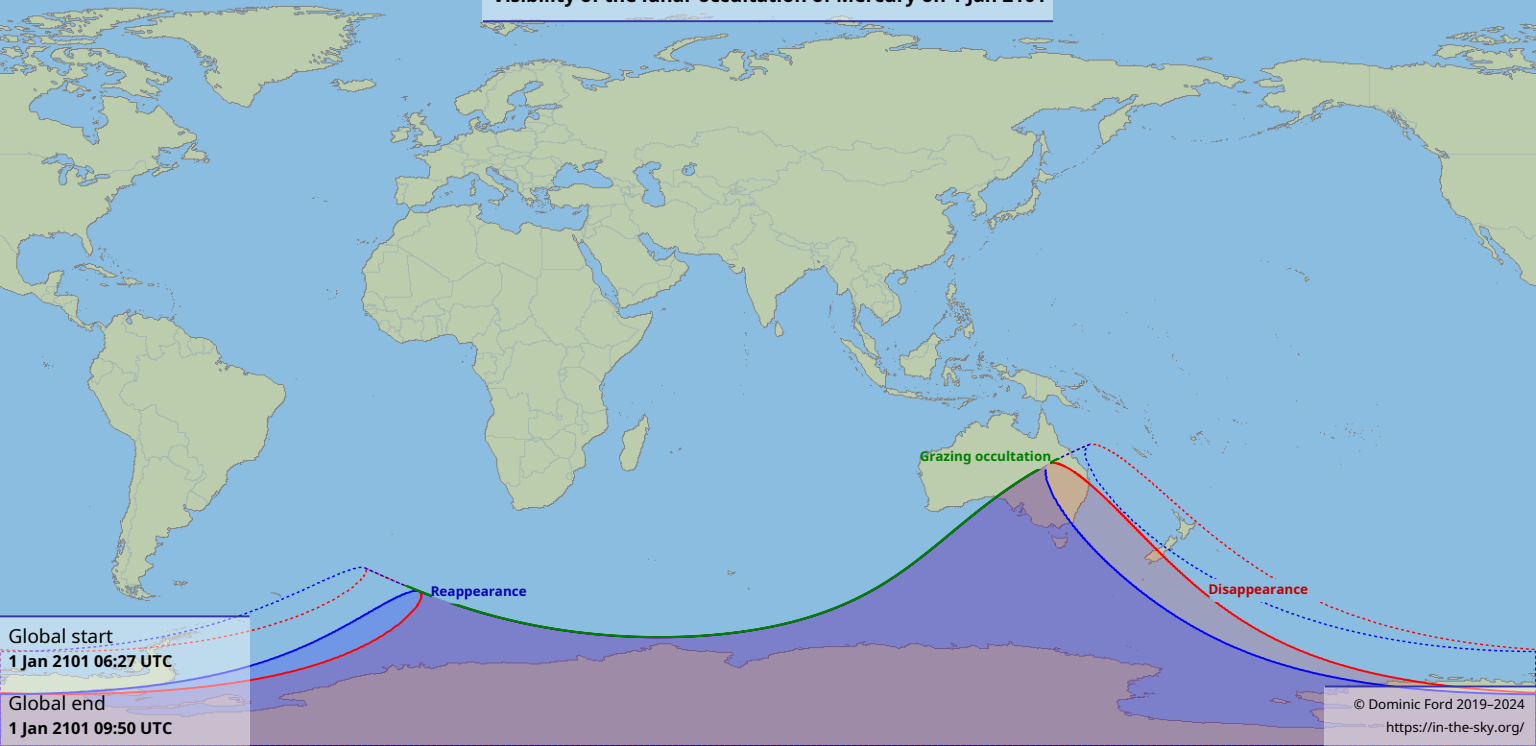

# Visibility of the lunar occultation of Mercury on 1 Jan 2011

Global start  
1 Jan 2011 06:27 UTC

Global end  
1 Jan 2011 09:50 UTC

Grazing occultation

Reappearance

Disappearance